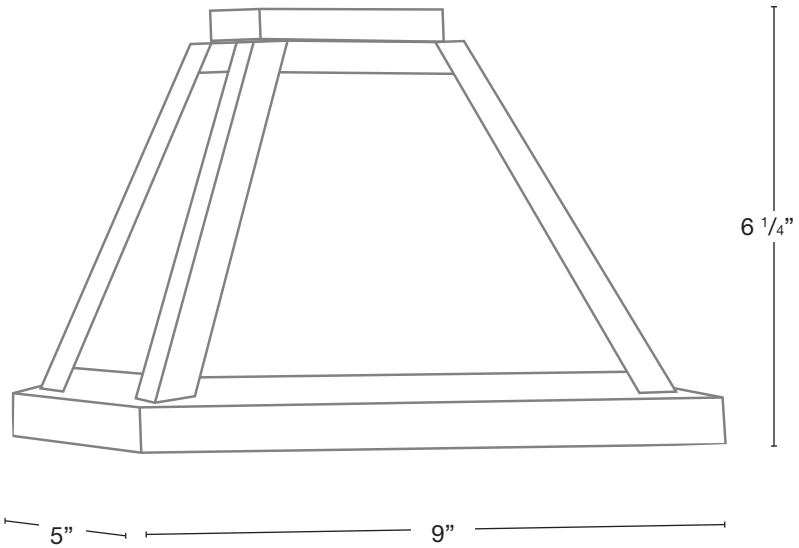

Wet Listed

Ordering Example

Customer Approval

Date

SPJ2100-20-RC-HS-2W-27K-12V