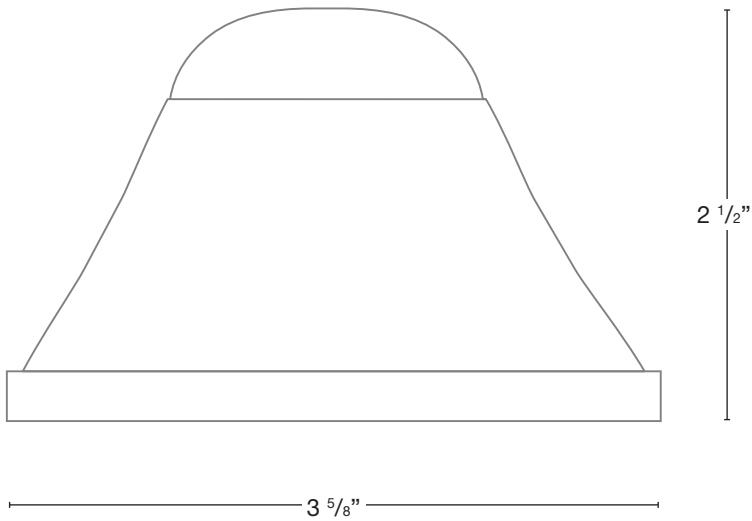

ELECTRICAL

- ☐ 12V   ☐ 120V

Wet Listed

Ordering Example

Customer Approval

Date

SPJ21-04-RC-2W-27K-12V