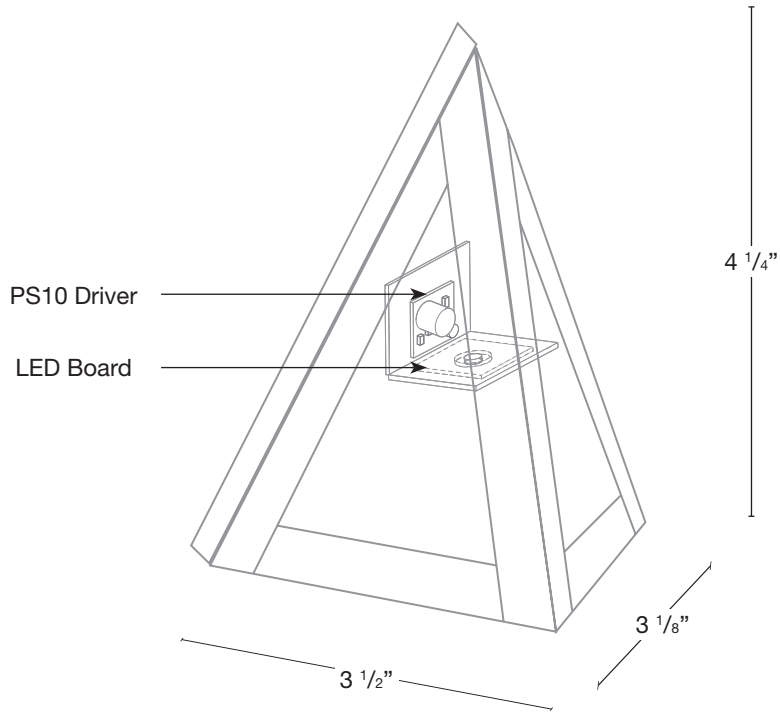

Wet Listed

Ordering Example

Customer Approval

Date

SPJ21-01-PVDG-1.5W-27K-8-15V