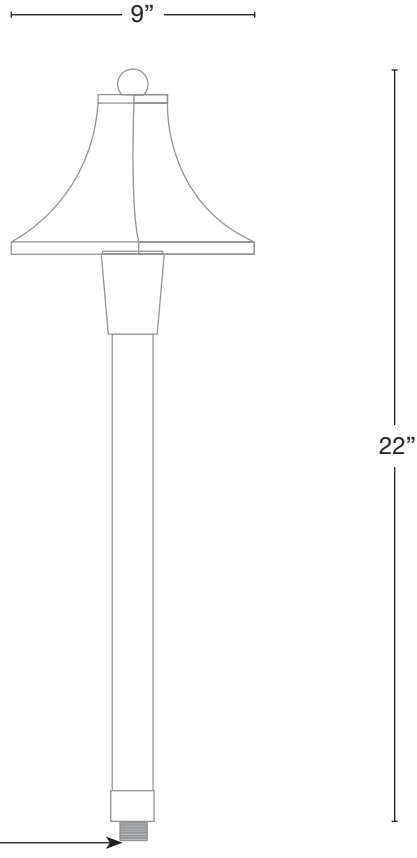

ELECTRICAL

- ☐ 8-15V

Wet Listed

Ordering Example

Customer Approval

Date

SPJ20-02-PVDB-3W-27K-8-15V