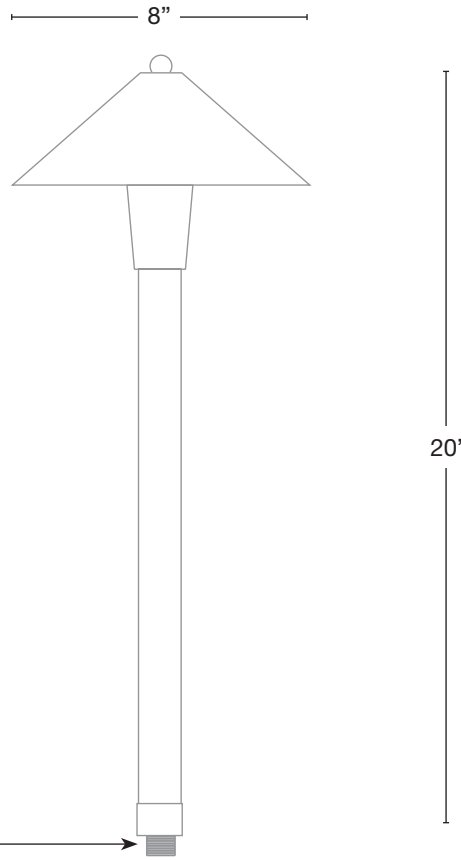

ELECTRICAL

- ☐ 8-15V

Wet Listed

Ordering Example

Customer Approval

Date

SPJ20-01-MBR-3W-27K-8-15V