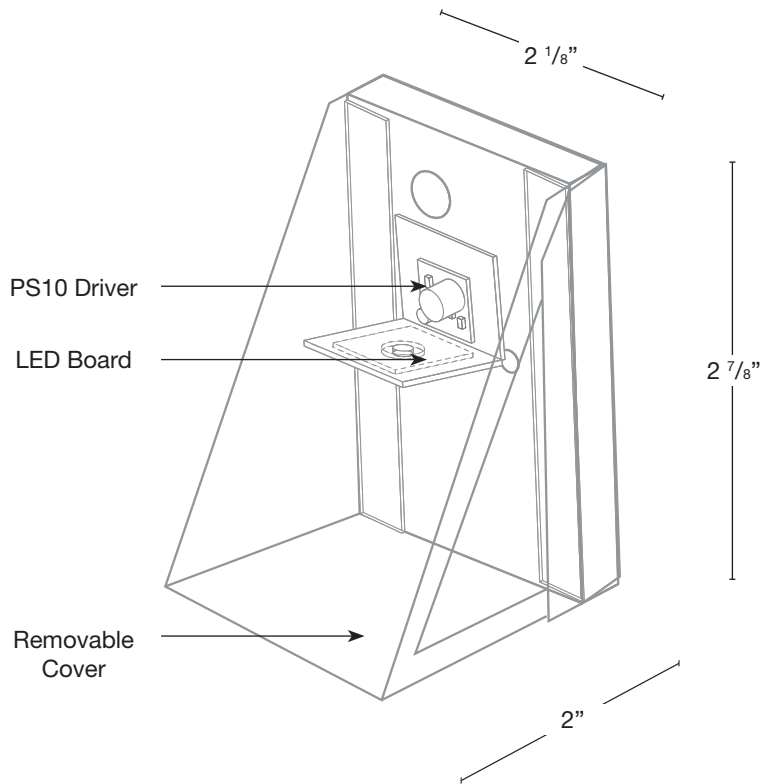

Wet Listed

Ordering Example

Customer Approval

Date

SPJ18-04-NC-1.5W-27K-8-15V