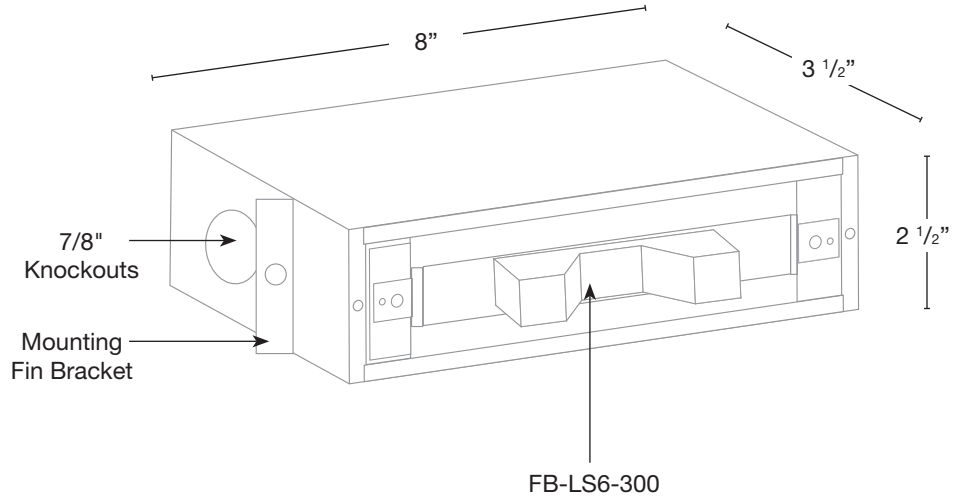

ELECTRICAL

- ☐ 12V
- ☐ 120V

Wet Listed

Ordering Example

Customer Approval

Date

SPJ17-FB-LG-BOX-3W-27K-12V