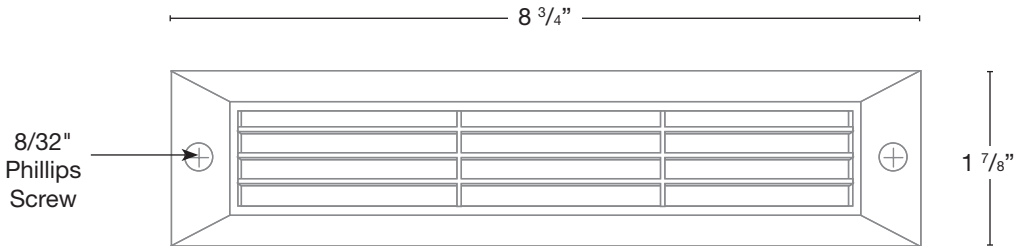

ELECTRICAL

- ☐ 12V
- ☐ 120V

SPJ17-09 LOUVRE