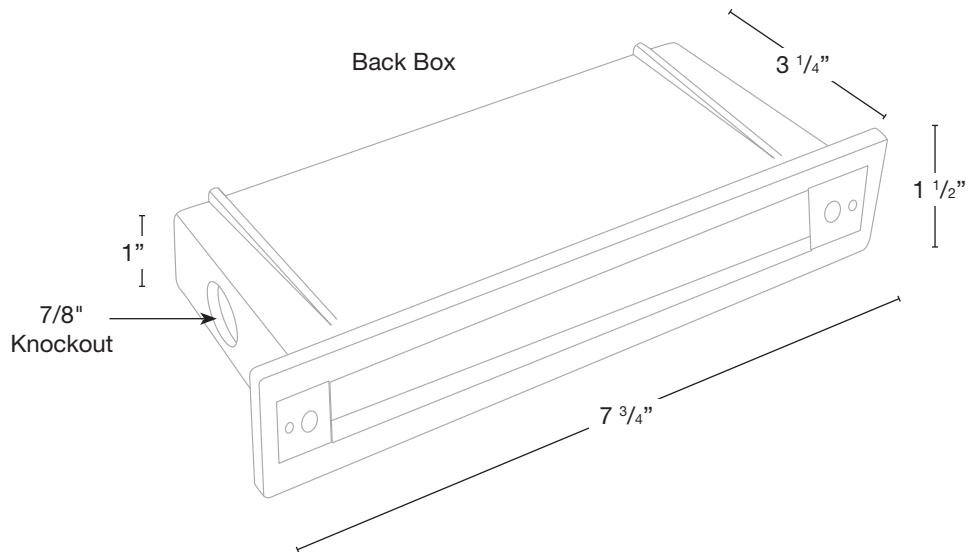

SPJ17-09 LOUVRE

Wet Listed

Ordering Example

Customer Approval

Date

SPJ17-09 LED-PVDS-3W-27K-12V