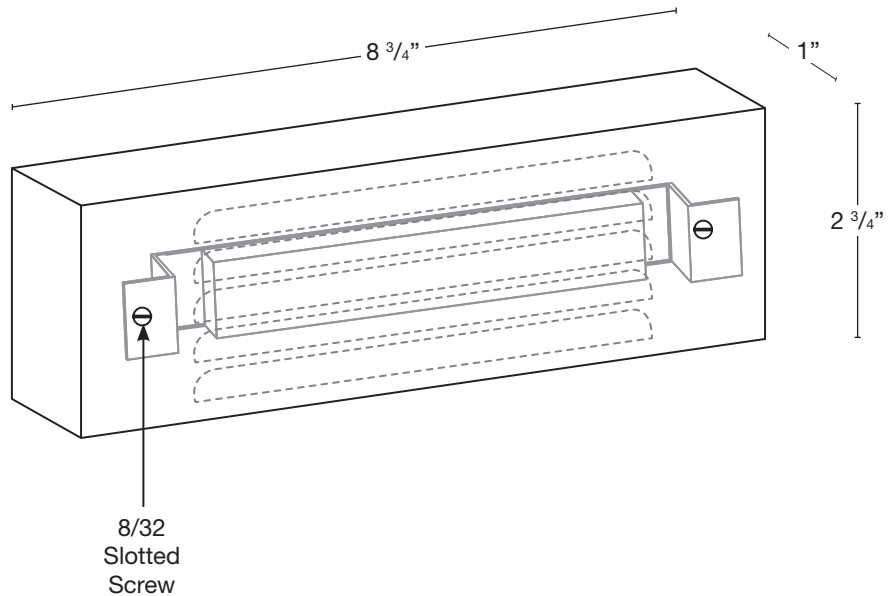

ELECTRICAL

- ☐ 9-15V

Wet Listed

Ordering Example

Customer Approval

Date

SPJ17-08-R-3W-27K-9-15V