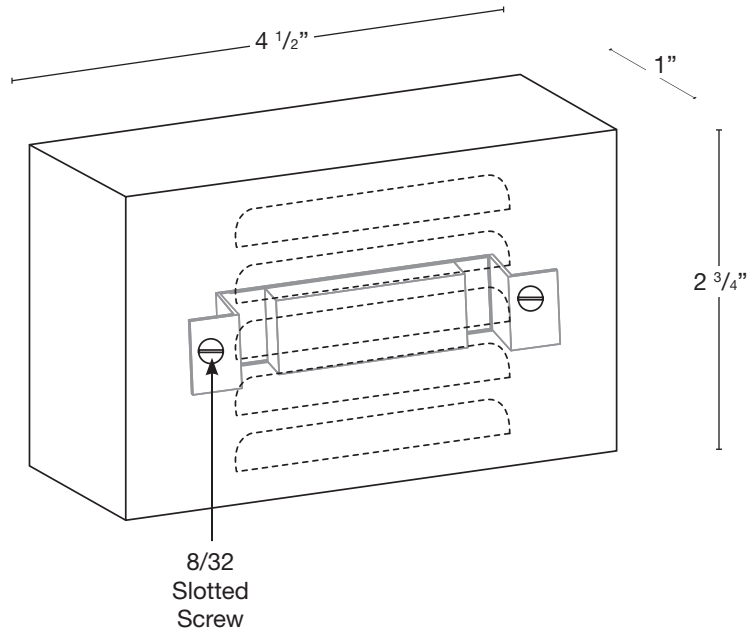

ELECTRICAL

- ☐ 9-15V   ☐ 120V

Wet Listed

Ordering Example

Customer Approval

Date

SPJ17-06-GM-2W-27K-9-15V