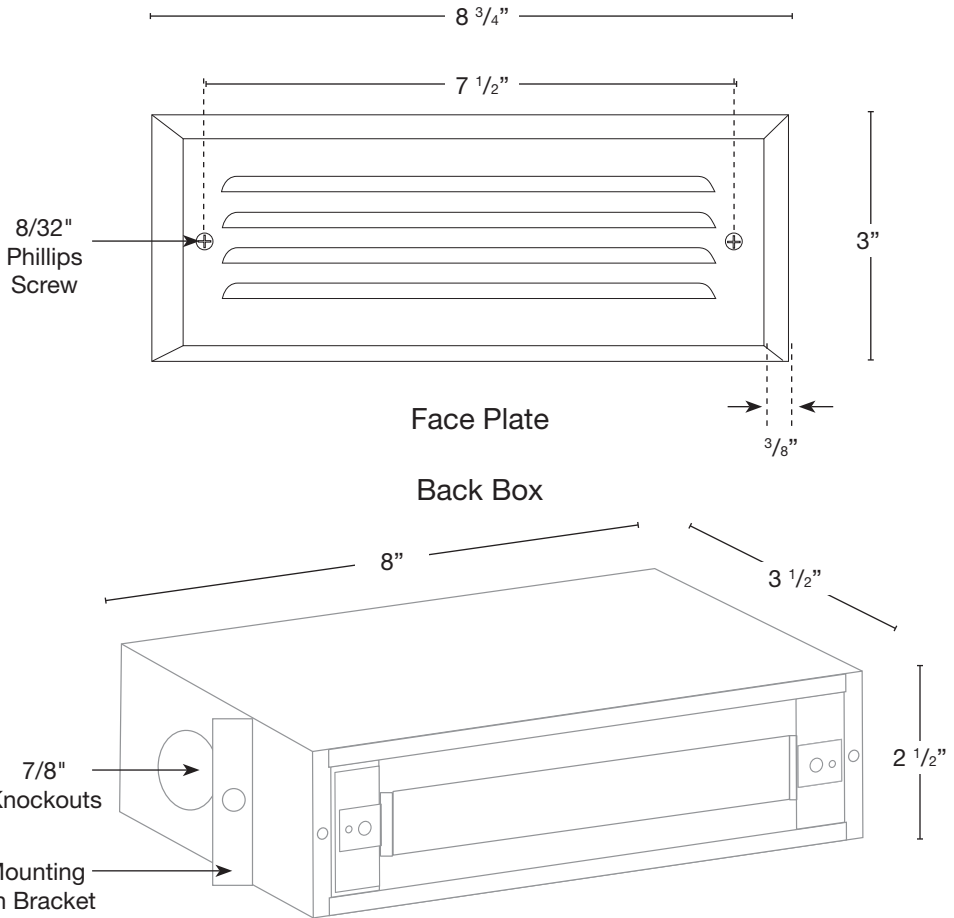

ELECTRICAL

- ☐ 12V ☐ 120V

Wet Listed

Ordering Example

Customer Approval

Date

SPJ17-04-V-2W-27K-12V