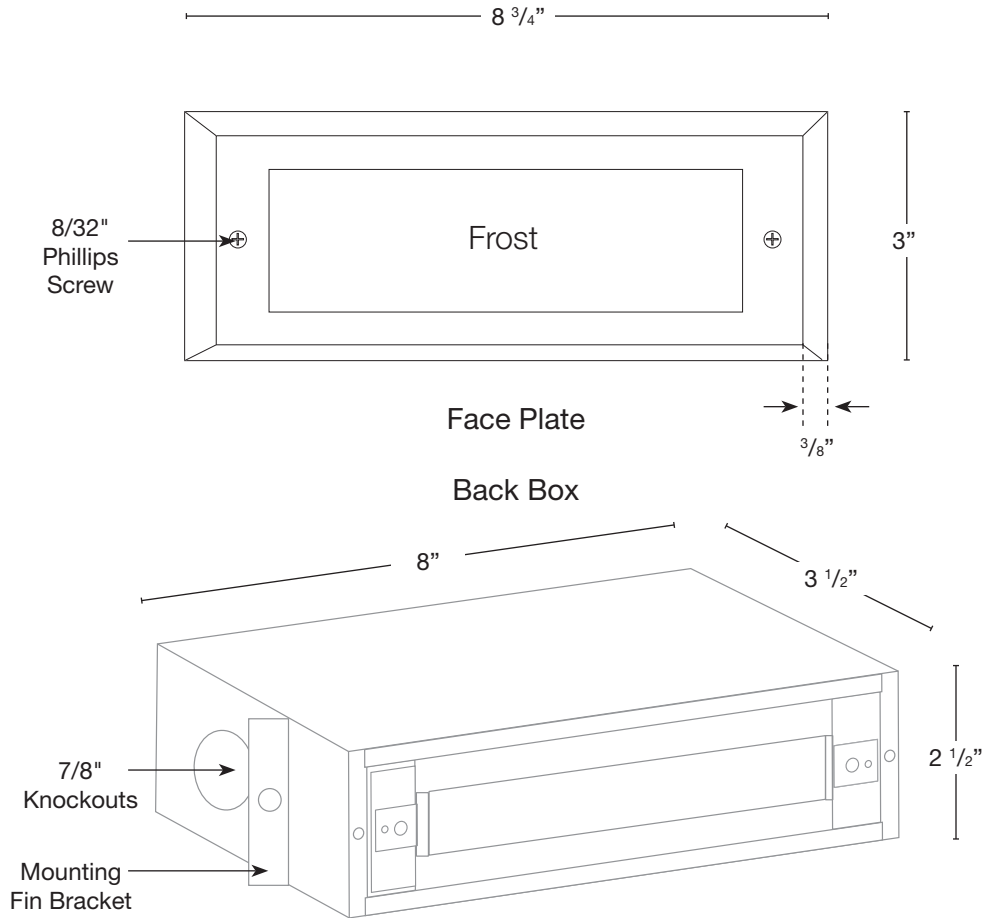

- 12V       120V

**GLASS**

- Clear       White Iridescent
- Clear Seedy       Honey Swirl
- Frosted       Honey Iridescent
- Frosted Seedy       Rose Swirl
- White Swirl

Wet Listed

Ordering Example	Customer Approval	Date
SPJ17-03-RC-F-2W-27K-12V		