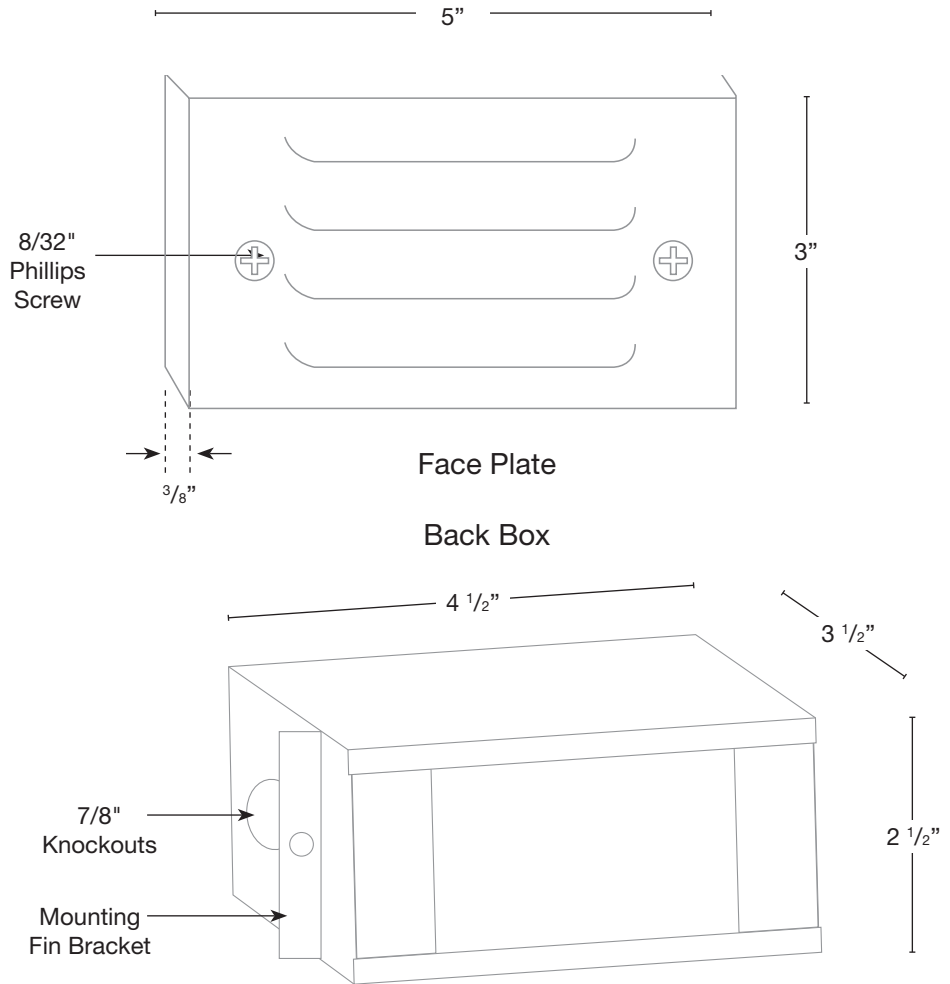

ELECTRICAL

- ☐ 12V ☐ 120V

Wet Listed

Ordering Example

Customer Approval

Date

SPJ17-02-MBR-2W-27K-12V