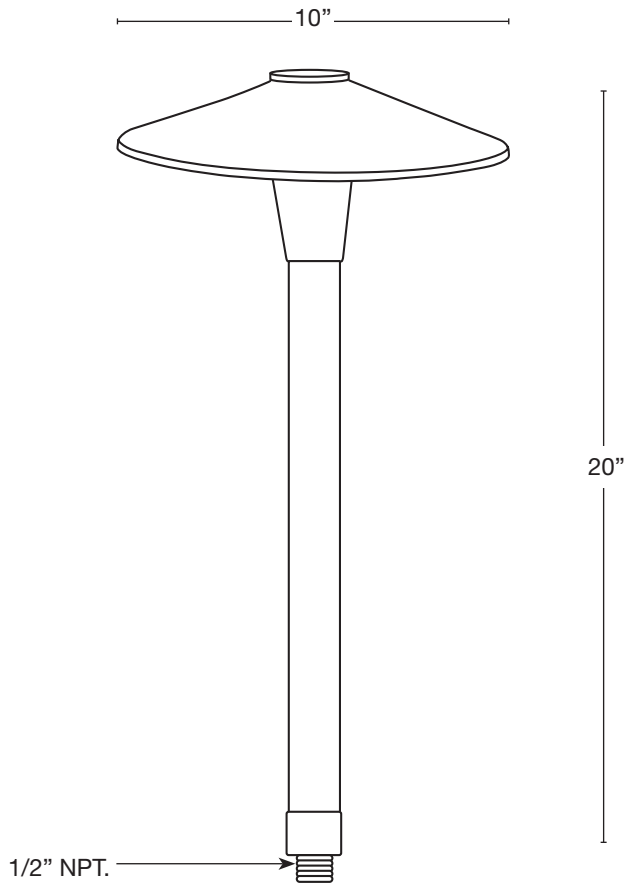

ELECTRICAL

- ☐ 8-15V

Wet Listed

Ordering Example

Customer Approval

Date

SPJ10-06-PVDS-3W-27K-8-15V