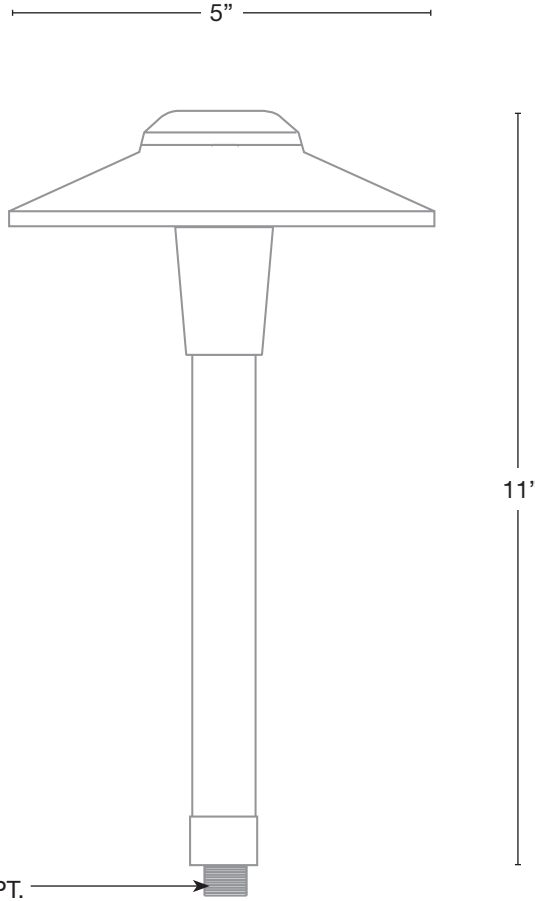

ELECTRICAL

- ☐ 8-15V

Wet Listed

Ordering Example

Customer Approval

Date

SPJ-JTS100-V-3W-27K-8-15V