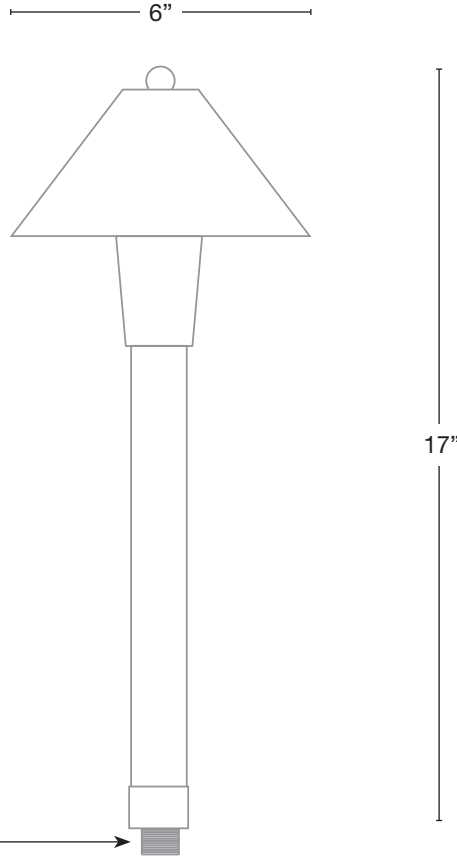

ELECTRICAL

- ☐ 8-15V

Wet Listed

Ordering Example

Customer Approval

Date

SPJ10-03-MBR-3W-27K-8-15V