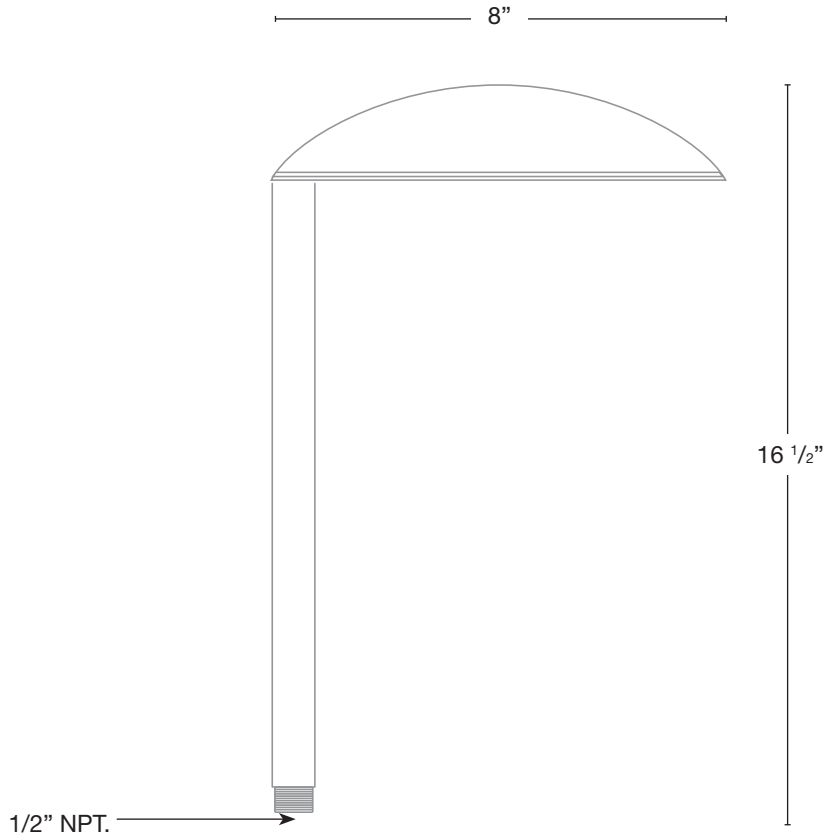

MODEL: **SPJ10-02**
 MATERIAL: **Solid Brass**
 FINISH SHOWN: **Matte Bronze**
 ELECTRICAL: **12V or 120V**
 WATTAGE: **2W**
 ENGINE: **FB-LS2**
 LUMENS: **150**
 MOUNTING: **1/2" NPT. Dual Fin Spike Included**

Custom options are available

ELECTRICAL

- 12V
- 120V

Wet Listed

Ordering Example

Customer Approval

Date

SPJ10-02-MBR-2W-27K-12V