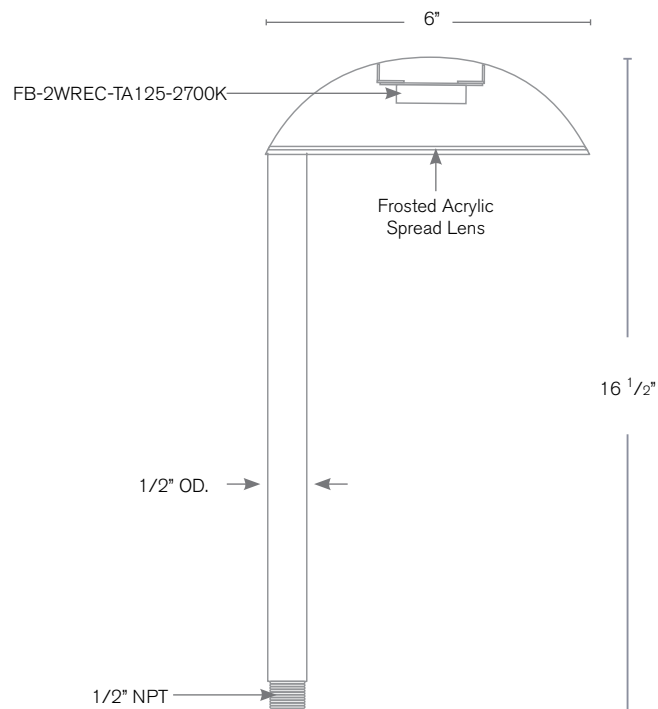

Forever Bright

SPECIFICATION FEATURES

Model: **SPJ10-01TF**
Finish: Raw Copper

- Finish:** Our naturally etched finishes will withstand the test of time. All finishes are individually treated insuring consistency. Our meticulous application results in a fixture that truly becomes "a one of a kind".
- Electrical:** Available in 9-15V
- Labels:** ETL Standard Wet Label
C-ETL

Contemporary Path Light

DESCRIPTION

- Model#:** SPJ10-01TF
- Electrical:** 9-15V
- Engine:** FB-2WREC-TA125-2700K
- Lumens:** 125
- Color Temp:** Amber
- Mounting:** 1/2" NPT. Dual Fin Spike Incl.
- LED:** Nichia

Turtle Friendly

Wet Listed

ORDERING INFORMATION

Model#	Finishes	Wattage	Lumens	Color Temp.	Electrical
SPJ10-01-TF	RC	2W	125	amber	9-15V

- V = Verde
- M = Moss
- AG = Aged Brass
- MBR = Matte Bronze
- RC = Raw Copper
- GM = Gun Metal
- B = Black
- R = Rusty
- PVDP = PVD Polished
- PVDS = PVD Satin