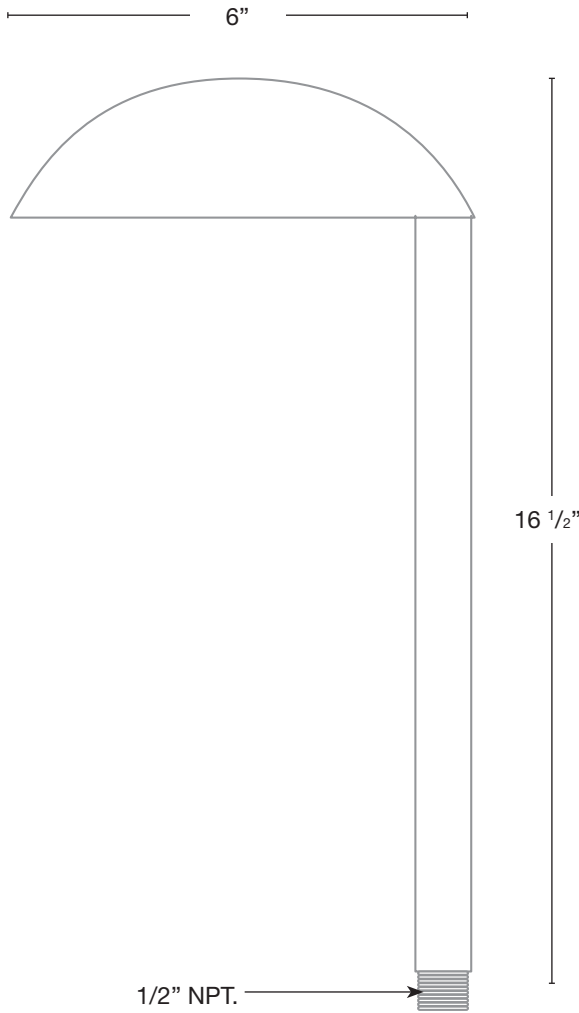

MODEL: **SPJ10-01**  
 MATERIAL: **Copper**  
 FINISH SHOWN: **Raw Copper**  
 ELECTRICAL: **12V or 120V**  
 WATTAGE: **2W**  
 ENGINE: **FB-LS2**  
 LUMENS: **150**  
 MOUNTING: **1/2" NPT. Dual Fin Spike Included**