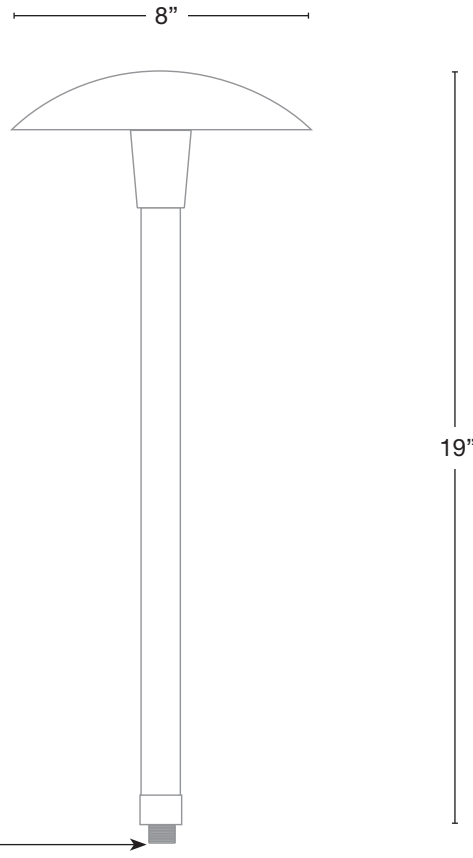

ELECTRICAL

- ☐ 8-15V

Wet Listed

Ordering Example

Customer Approval

Date

SPJ09-06-PVDP-3W-27K-8-15V