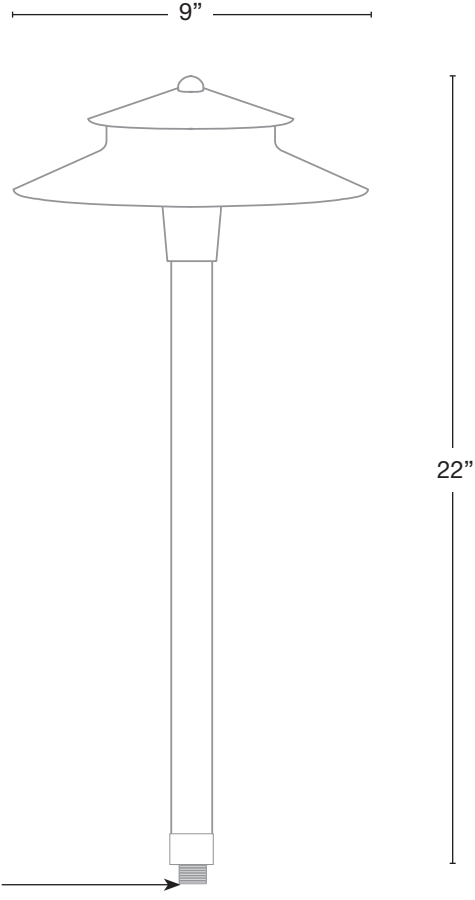

ELECTRICAL

- ☐ 8-15V

Wet Listed

Ordering Example

Customer Approval

Date

SPJ07-14-PVDS-3W-27K-8-15V