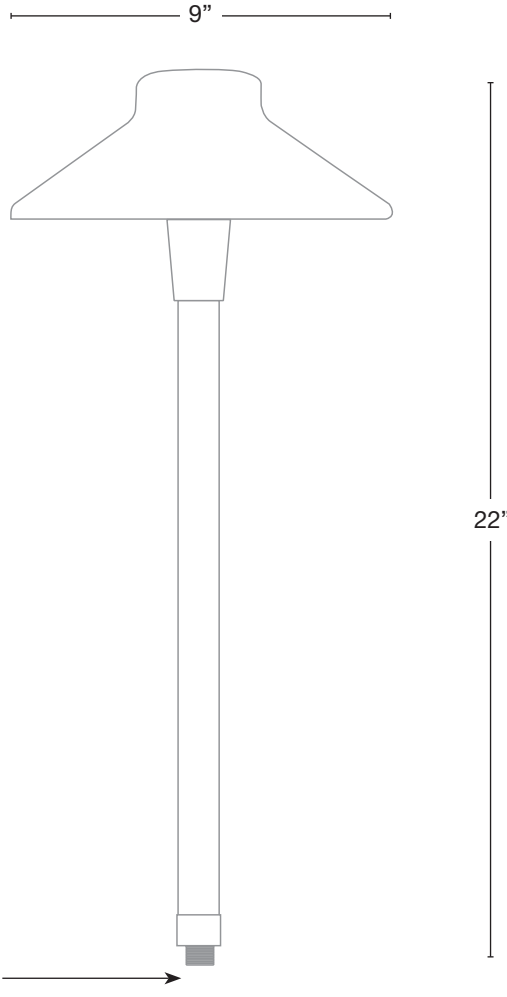

ELECTRICAL

- ☐ 8-15V

Wet Listed

Ordering Example

Customer Approval

Date

SPJ07-10-MBR-3W-27K-8-15V