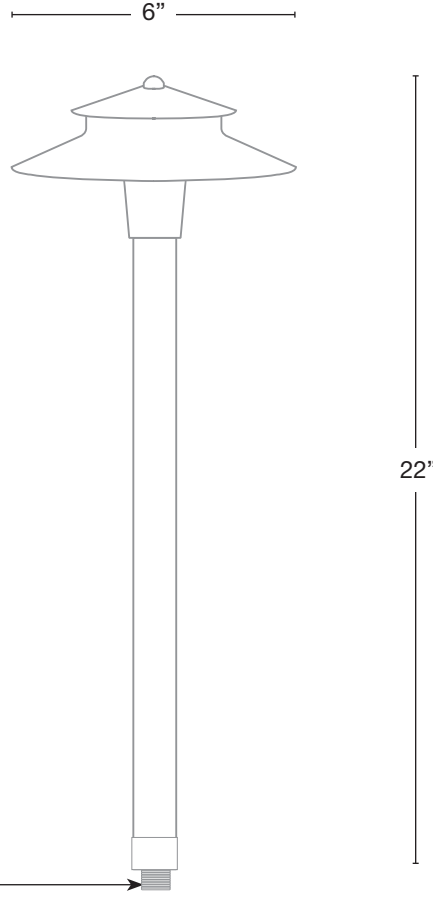

ELECTRICAL

- ☐ 8-15V

Wet Listed

Ordering Example

Customer Approval

Date

SPJ06-14-PVDG-3W-27K-8-15V