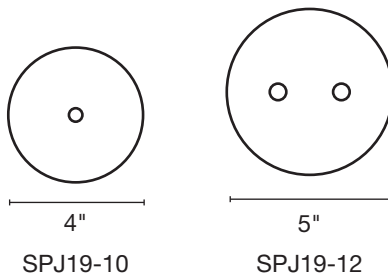

MOUNTING CANOPIES

Wet Listed

Ordering Example

Customer Approval

Date

SPJ-T2-MBR-12W-27K-12-15V