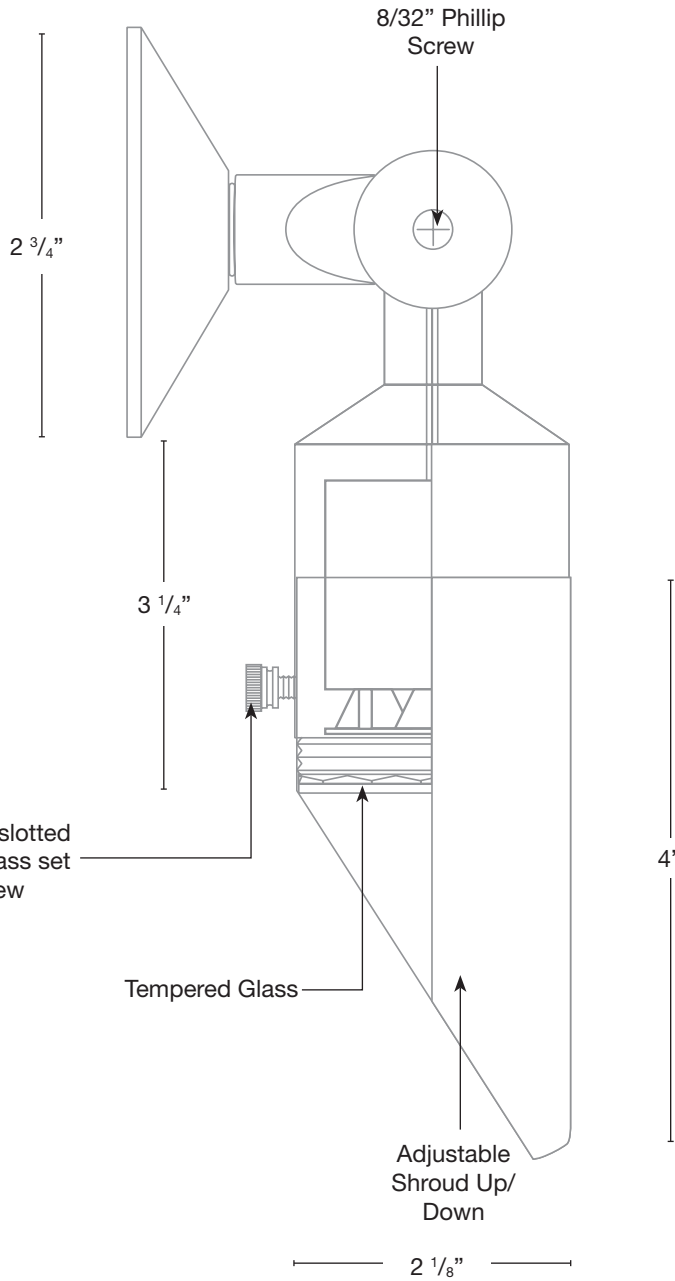

MODEL: **SPJ-T1-6W**
 MATERIAL: **Solid Brass**
 FINISH SHOWN: **Verde**
 ELECTRICAL: **12-15v**
 WATTAGE: **6W**
 ENGINE: **FB-6W-CYL-TA16**
 LUMENS: **300**
 MOUNTING: **Surface Mount**

FINISHES

- Matte Bronze (MBR)
- Verde (V)
- Moss (M)
- Black (B)
- Rusty (R)
- Satin Brass (SB)
- Aged Brass (AG)
- Raw Copper (RC)
- Natural Copper (NC)

COLOR TEMPERATURE

- 2200K
- 2700K
- 3000K
- 4000K
- 5000K
- 6500K
- RGBW
- WARM DIMMING

Custom options are available

ELECTRICAL

- 12-15V
- 120V

OPTICS

- SPOT 19d
- FLOOD 38d
- WIDE FLOOD 54d
- WIDE ANGLE FLOOD 120d