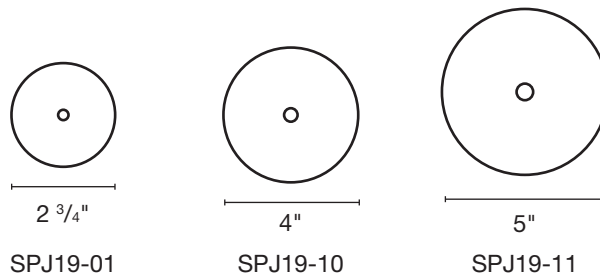

MOUNTING CANOPIES

Wet Listed

Ordering Example	Customer Approval	Date
SPJ-T1-V-6W-27K-12-15V