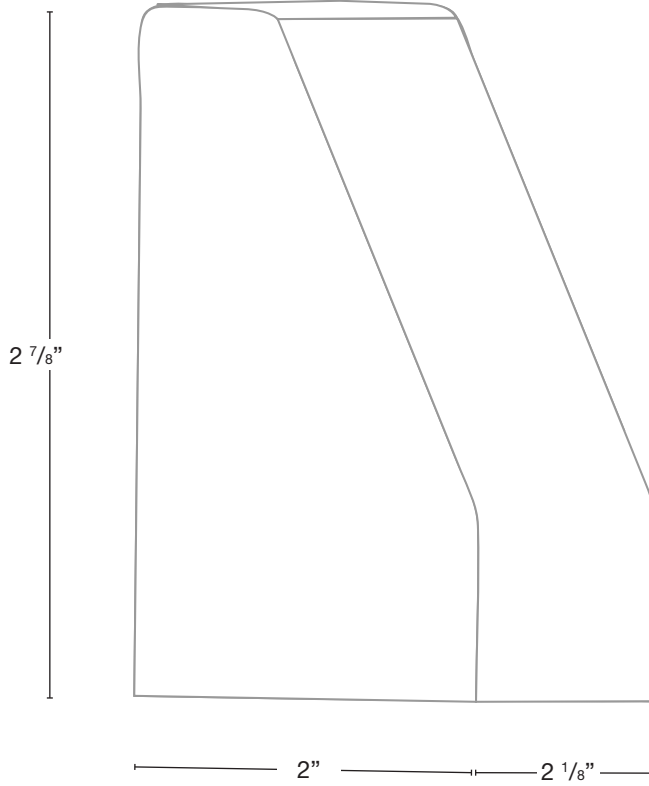

ELECTRICAL

- ☐ 8-15V

Wet Listed

Ordering Example

Customer Approval

Date

SPJ-SML-PVDS-1.5W-27K-9-15V