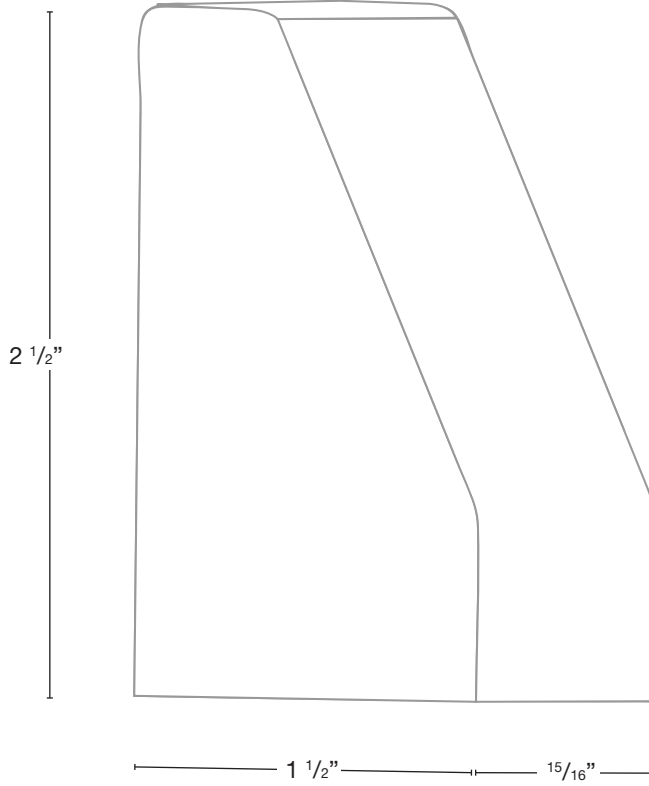

**ELECTRICAL**

- 8-15V

Wet Listed

Ordering Example

Customer Approval

Date

SPJ-SML-XS-PVDS-1.5W-27K-9-15V