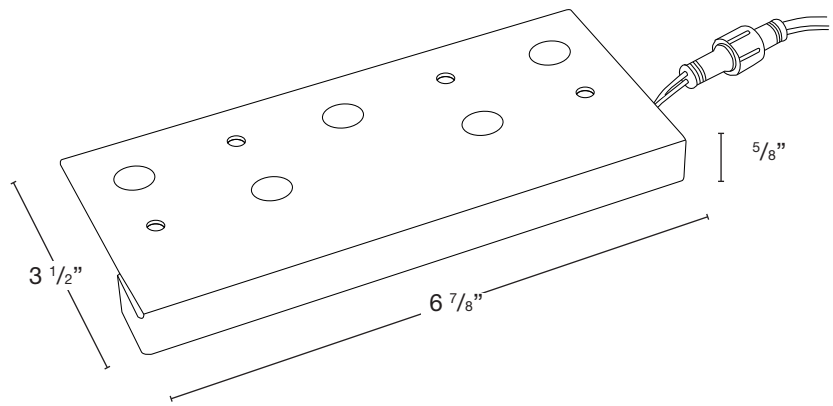

ELECTRICAL

- ☐ 12V   ☐ 120V

Wet Listed

Ordering Example

Customer Approval

Date

SPJ-SC-1-MBR-3W-27K-12V