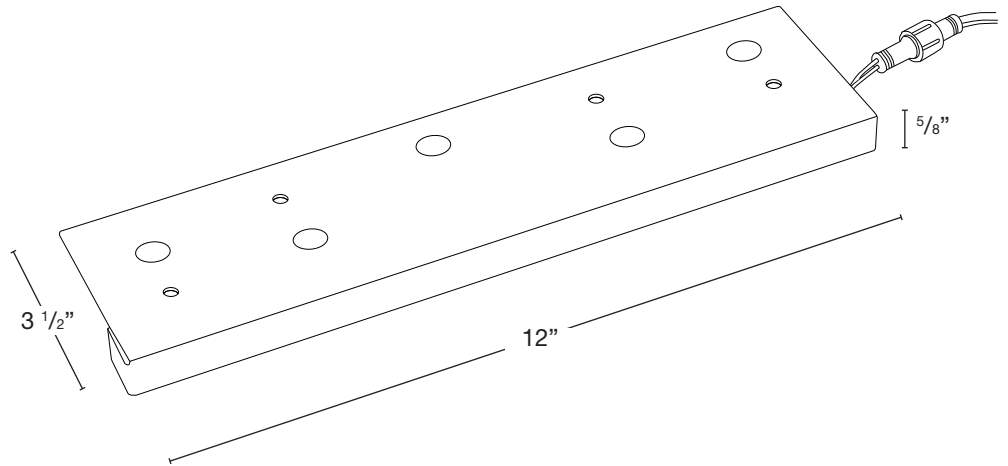

ELECTRICAL

- ☐ 12V   ☐ 120V

Wet Listed

Ordering Example

Customer Approval

Date

SPJ-SC-12-MBR-3W-27K-12V