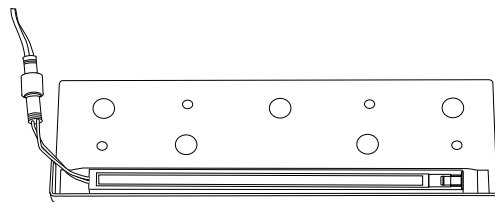

ELECTRICAL

- ☐ 12V   ☐ 120V

Wet Listed

Ordering Example

Customer Approval

Date

SPJ-SC-12-MBR-3W-27K-12V