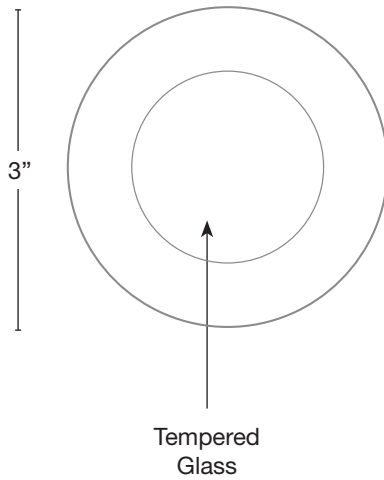

COLOR TEMPERATURE

- 2200K
- 2700K
- 3000K
- 4000K
- 5000K
- 6500K
- RGBW

Custom options are available

ELECTRICAL

- 8-15V
- 120V

OPTICS

- SPOT 19d
- FLOOD 38d
- WIDE FLOOD 54d
- WIDE ANGLE FLOOD 120d

Wet Listed