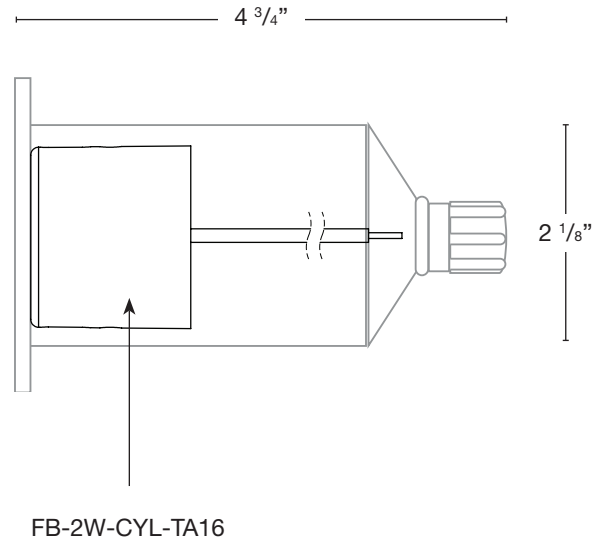

OPTICS

- ☐ SPOT 19d
- ☐ FLOOD 38d
- ☐ WIDE FLOOD 54d
- ☐ WIDE ANGLE FLOOD 120d

Wet Listed

Ordering Example

Customer Approval

Date

SPJ-RC10-3-PVDS-2W-27K-8-15V