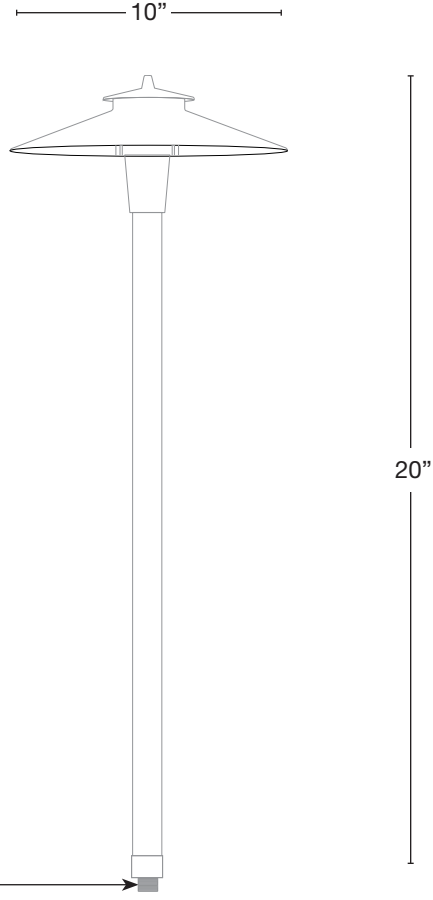

MODEL: **SPJ-PG10**
 MATERIAL: **Solid Brass**
 FINISH: **Natural Copper**
 ELECTRICAL: **8-15V**
 ENGINE: **FB-3W-Cone-TA16**
 LUMENS: **200**
 MOUNTING: **1/2" NPT. Dual Fin Spike Included**
 LED: **Nichia**

ELECTRICAL

- 8-15V

Wet Listed

Ordering Example

Customer Approval

Date

SPJ-PG10-NC-3W-27K-8-15V