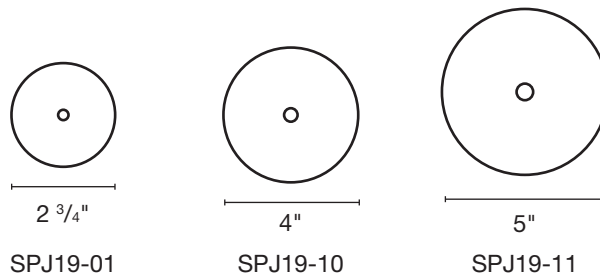

MOUNTING CANOPIES

Wet Listed

Ordering Example	Customer Approval	Date
SPJ-MU1-MBR-2W-27K-8-15V