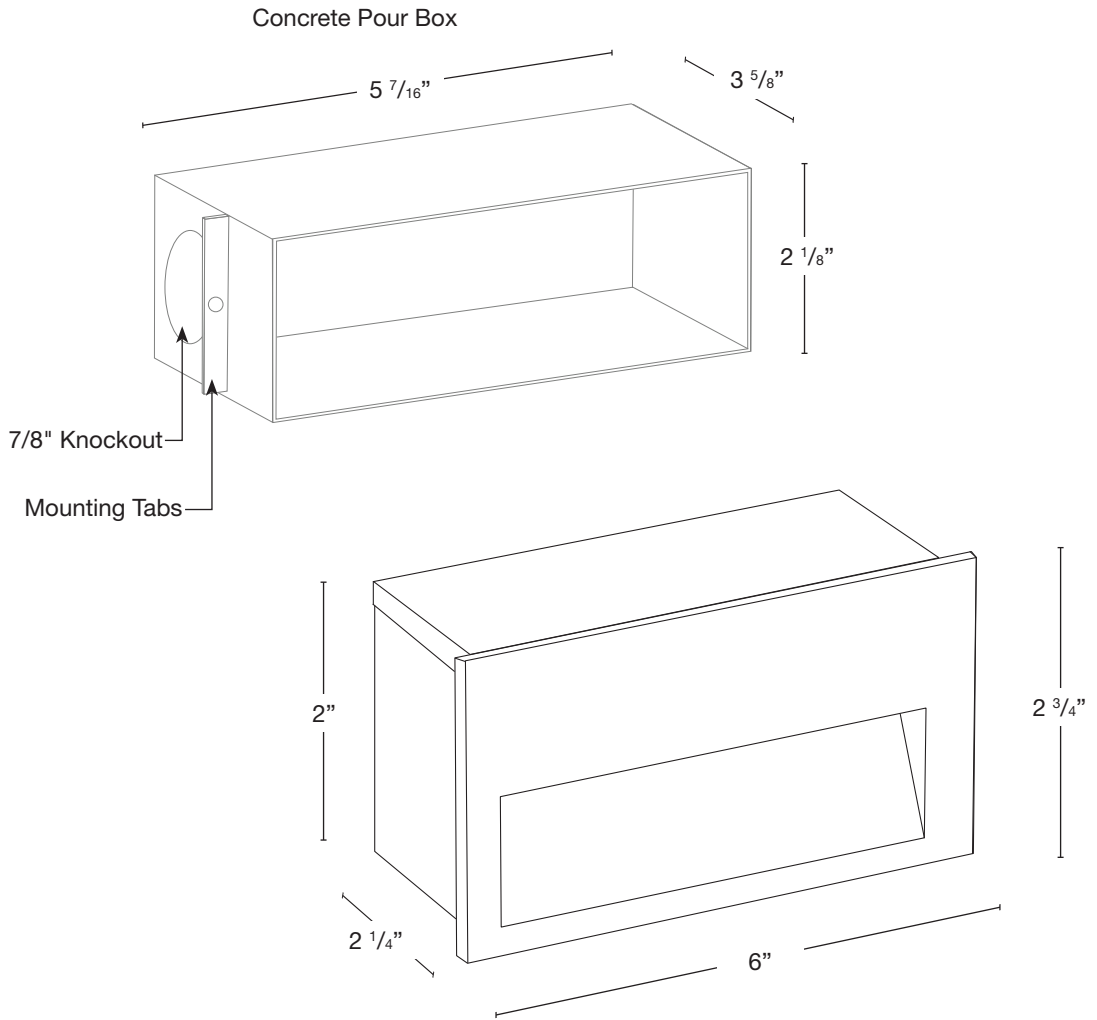

ELECTRICAL

- ☐ 12V
- ☐ 120V

ALTERNATE VIEW

Wet Listed

Ordering Example	Customer Approval	Date
SPJ-MSL6-DS-SB-3W-27K-12V