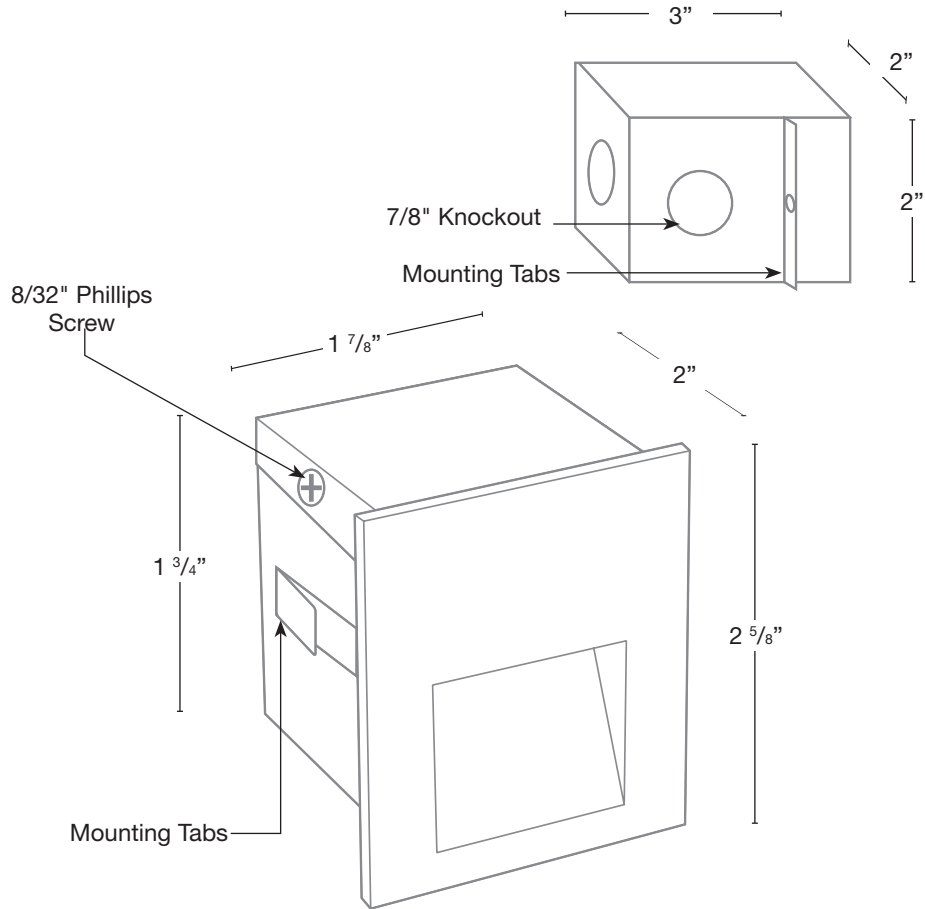

ELECTRICAL

- ☐ 12V
- ☐ 120V

ALTERNATE VIEW

Wet Listed

Ordering Example

Customer Approval

Date

SPJ-MSL2-PVDS-2W-27K-12V