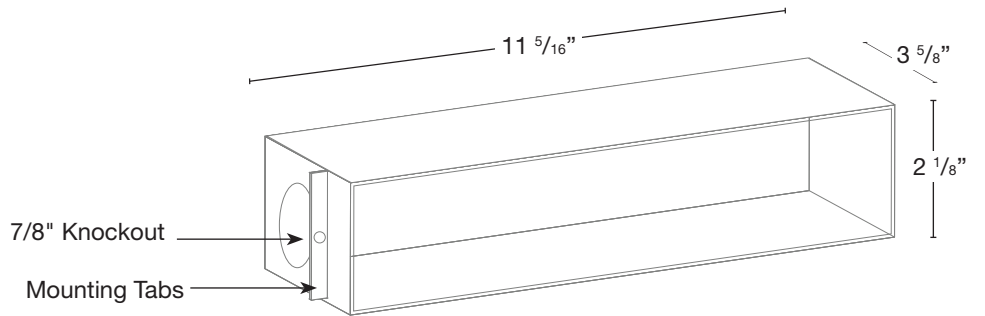

WATTAGE	LUMENS
<input type="checkbox"/> 6W	650

Custom lumen packages are available upon request

COLOR TEMPERATURE

- 2200K
- 2700K
- 3000K

Custom options are available

ELECTRICAL

- 12V
- 120V

Concrete Pour Box