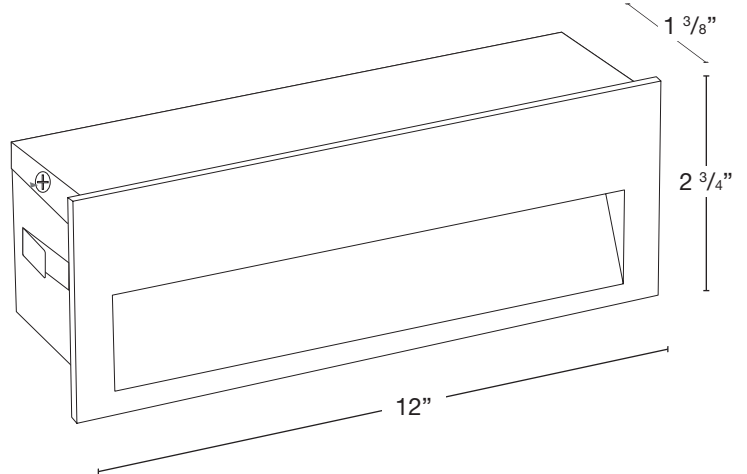

WATTAGE	LUMENS
<input type="checkbox"/> 6W	650

Custom lumen packages are available upon request

COLOR TEMPERATURE

- 2200K
- 2700K
- 3000K

Custom options are available

ELECTRICAL

- 12V
- 120V

Concrete Pour Box