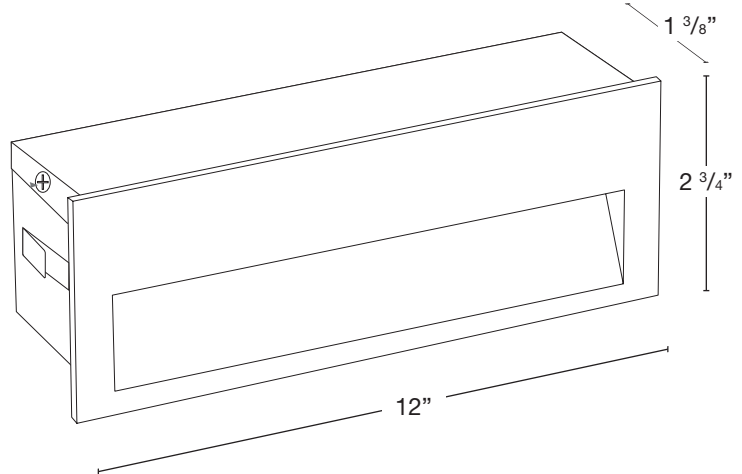

ELECTRICAL

- ☐ 12V
- ☐ 120V

Concrete Pour Box

Wet Listed

Ordering Example

Customer Approval

Date

SPJ-MSL-12-DS-PVDS-6W-27K-12V