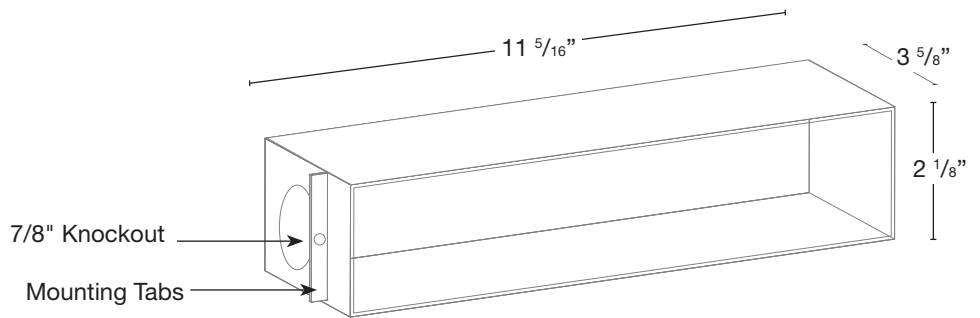

ELECTRICAL

- ☐ 12V
- ☐ 120V

Concrete Pour Box

Wet Listed

Ordering Example

Customer Approval

Date

SPJ-MSL-12-DS-PVDS-6W-27K-12V