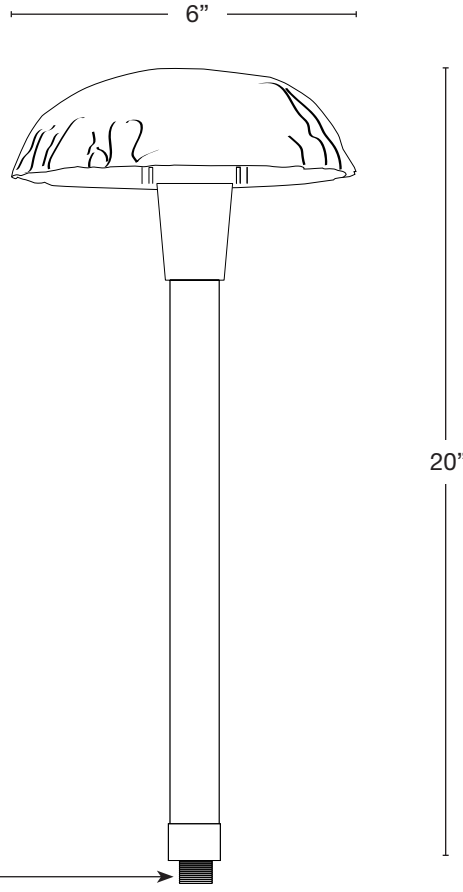

ELECTRICAL

- ☐ 8-15V

Wet Listed

Ordering Example

Customer Approval

Date

SPJ-MPL6-MBR-3W-27K-8-15V