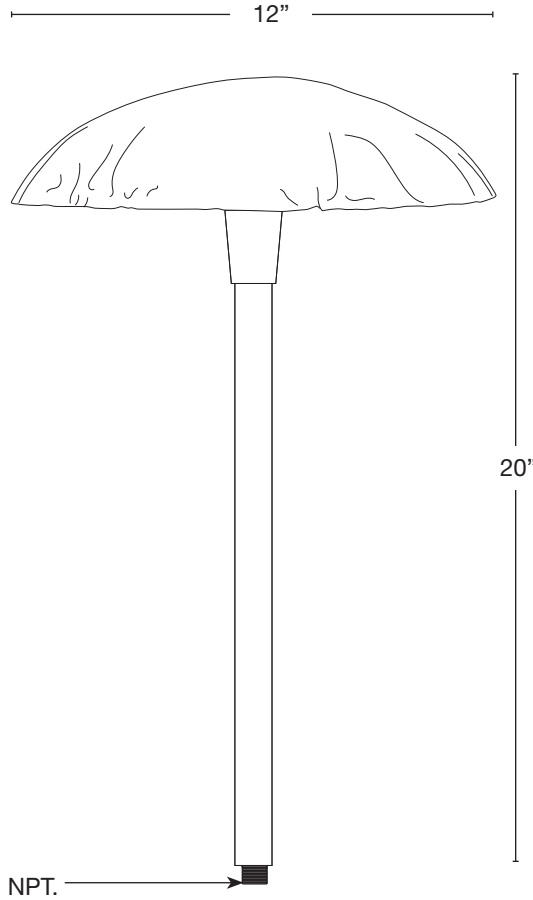

ELECTRICAL

- ☐ 8-15V

Wet Listed

Ordering Example

Customer Approval

Date

SPJ-MPL12-MBR-3W-27K-8-15V