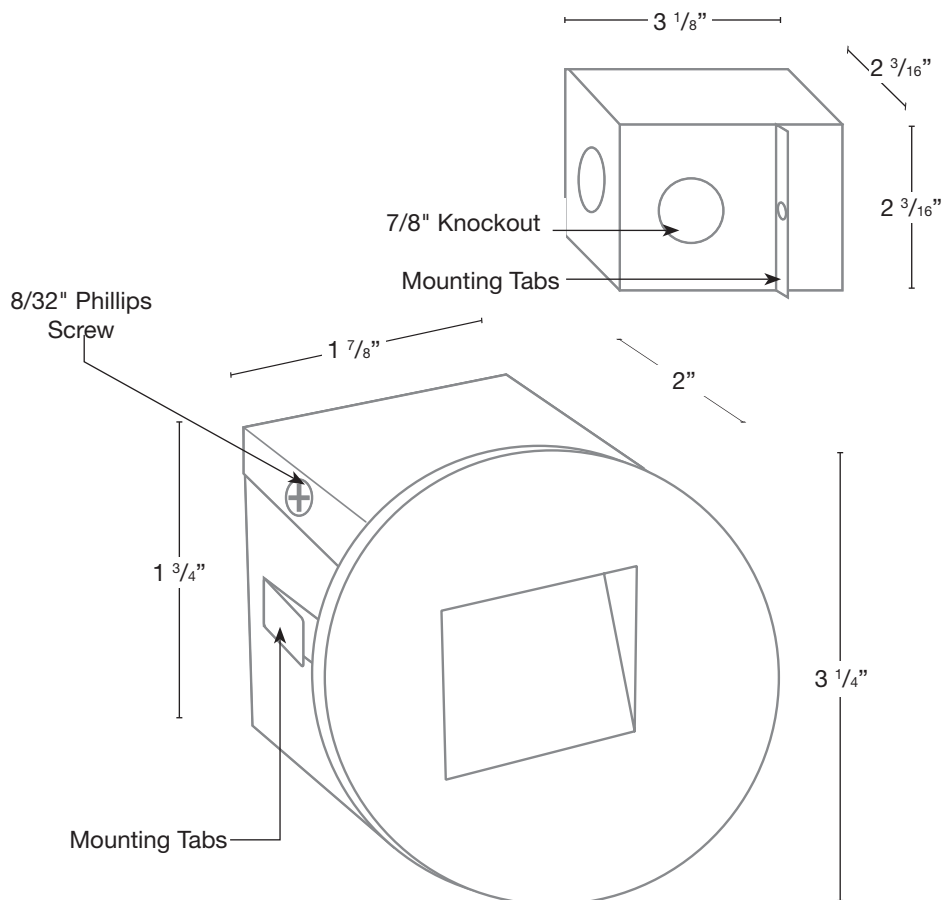

ELECTRICAL

- ☐ 12V
- ☐ 120V

Wet Listed

Ordering Example	Customer Approval	Date
SPJ-MRL2-MBR-2W-27K-12V