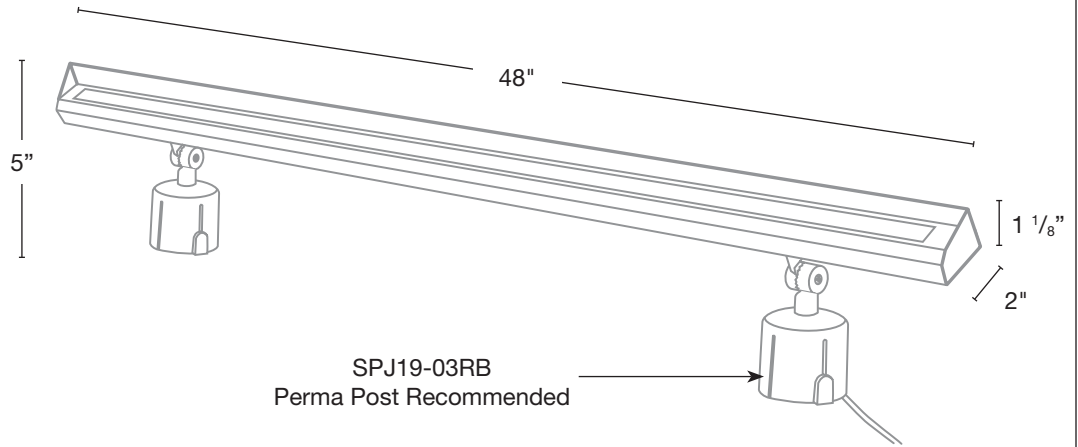

OPTICS

- ☐ SPOT 19d
- ☐ FLOOD 38d
- ☐ WIDE FLOOD 54d
- ☐ WIDE ANGLE FLOOD 120d

Up light Only
Must specify for downlight and Consult factory

Wet Listed

Ordering Example	Customer Approval	Date
SPJ-LSL-48WM-MBR-24W-27K-12V