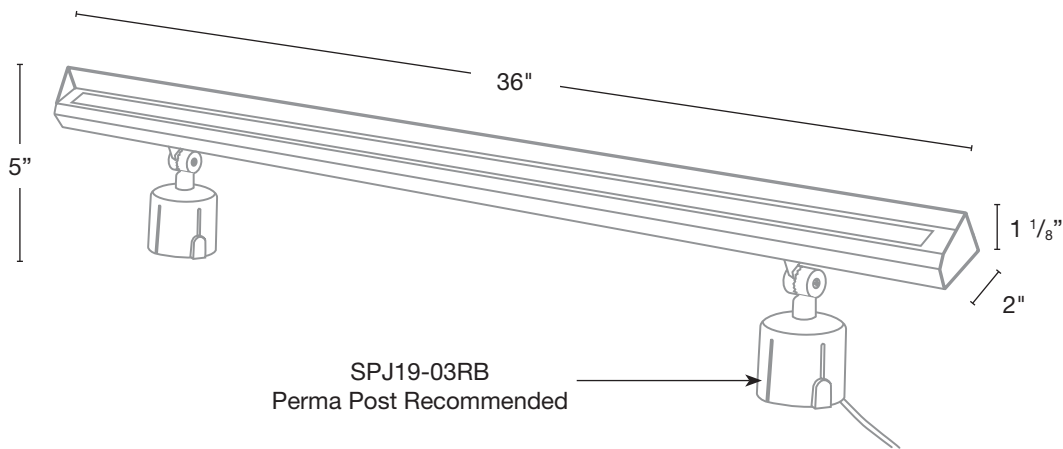

OPTICS

- ☐ SPOT   19d
- ☐ FLOOD   38d
- ☐ WIDE FLOOD   54d
- ☐ WIDE ANGLE FLOOD   120d

Up light Only
Must specify for downlight and Consult factory

Wet Listed

Ordering Example	Customer Approval	Date
SPJ-LSL-36WM-MBR-24W-27K-12V