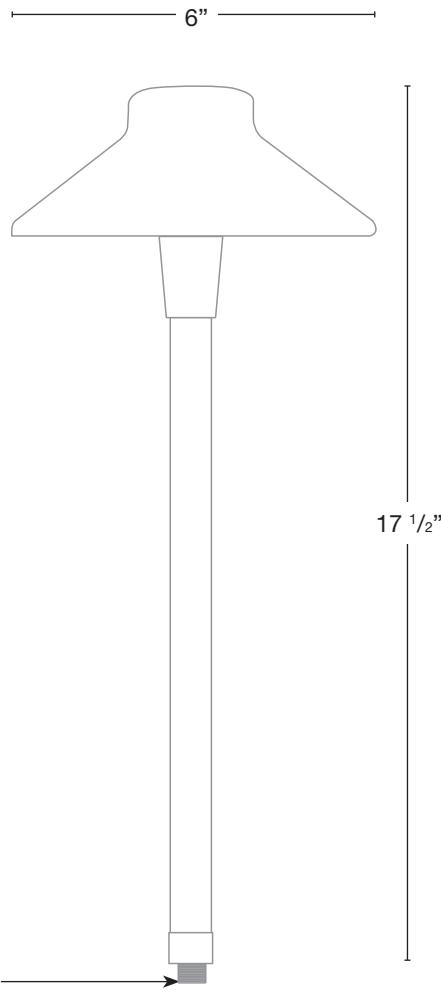

ELECTRICAL

- ☐ 8-15V

Wet Listed

Ordering Example

Customer Approval

Date

SPJ-JTS100-V-3W-27K-8-15V