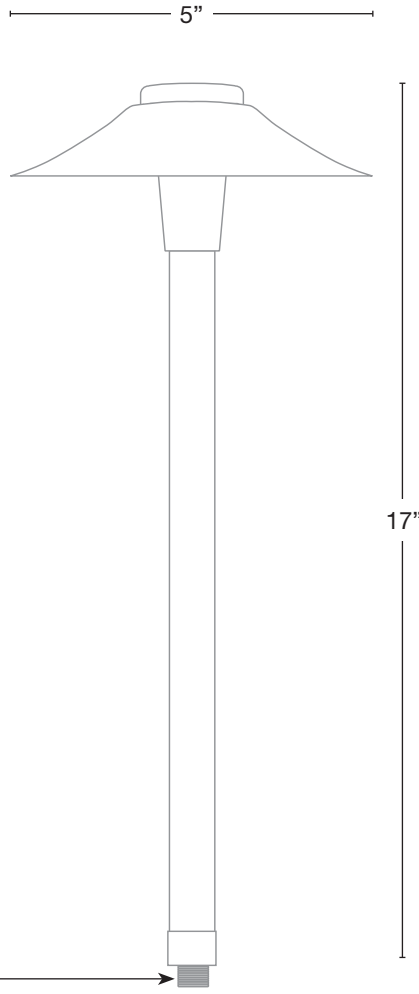

ELECTRICAL

- ☐ 8-15V

Wet Listed

Ordering Example

Customer Approval

Date

SPJ-JB100-PVDS-3W-27K-8-15V