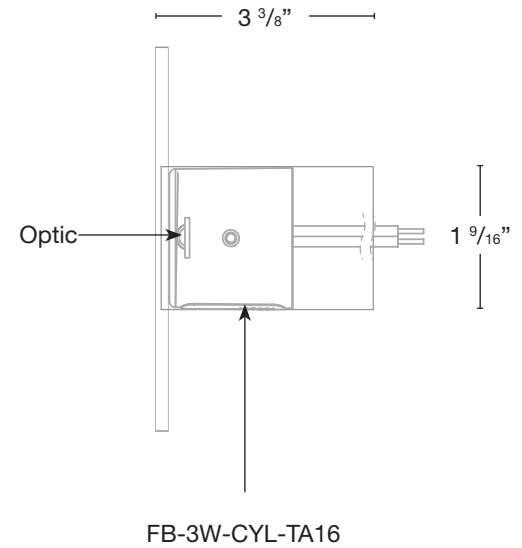

MODEL: **SPJ-GDG-SQP**  
 MATERIAL: **Solid Brass**  
 FINISH SHOWN: **Verde**  
 ELECTRICAL: **8-15V, 120V**  
 WATTAGE: **3W**  
 ENGINE: **FB-3W-CYL-TA16**  
 LUMENS: **200**  
 OPTIC: **Wide Angle Flood**  
 MOUNTING: **Recessed**

**ELECTRICAL**

- 8-15V  120V

**OPTICS**

- SPOT 19d
- FLOOD 38d
- WIDE FLOOD 54d
- WIDE ANGLE FLOOD 120d

**Concrete Pour Sleeve**

Wet Listed

Ordering Example

Customer Approval