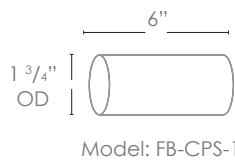

**ELECTRICAL**

- 8-15V  120V

**OPTICS**

- SPOT 19d
- FLOOD 38d
- WIDE FLOOD 54d
- WIDE ANGLE FLOOD 120d

**Concrete Pour Sleeve**

Wet Listed

Ordering Example

Customer Approval