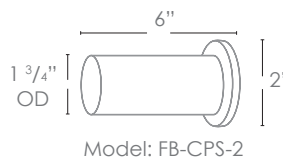

**ELECTRICAL**

- 8-15V  120V

**OPTICS**

- SPOT 19d
- FLOOD 38d
- WIDE FLOOD 54d
- WIDE ANGLE FLOOD 120d

**Concrete Pour Sleeve**

Wet Listed

Ordering Example

Customer Approval