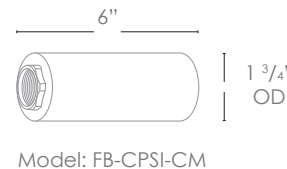

MODEL: **SPJ-GDG-SQP**  
 MATERIAL: **Solid Brass**  
 FINISH SHOWN: **Verde**  
 ELECTRICAL: **8-15V, 120V**  
 WATTAGE: **3W**  
 ENGINE: **FB-3W-CYL-TA16**  
 LUMENS: **200**  
 OPTIC: **Wide Angle Flood**  
 MOUNTING: **Recessed**

**WATTAGE LUMENS**

- 1W 80
- 2W 150
- 3W 200
- 6W 300

Custom lumen packages are available upon request

**COLOR TEMPERATURE**

- 2200K  5000K
- 2700K  6500K
- 3000K  RGBW
- 4000K

Custom options are available

**ELECTRICAL**

- 8-15V  120V

**OPTICS**

- SPOT 19d
- FLOOD 38d
- WIDE FLOOD 54d
- WIDE ANGLE FLOOD 120d

**Concrete Pour Sleeve**

Wet Listed

Ordering Example

Customer Approval