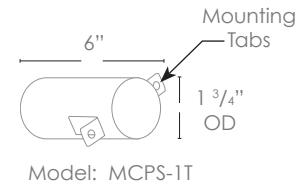

**ELECTRICAL**

- 8-15V  120V

**OPTICS**

- SPOT 19d
- FLOOD 38d
- WIDE FLOOD 54d
- WIDE ANGLE FLOOD 120d

**Concrete Pour Sleeve**

Wet Listed

Ordering Example

Customer Approval