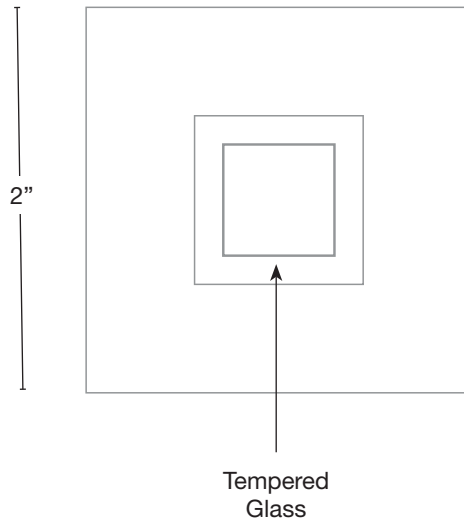

MODEL: **SPJ-GDG-SQP**  
 MATERIAL: **Solid Brass**  
 FINISH SHOWN: **Verde**  
 ELECTRICAL: **8-15V, 120V**  
 WATTAGE: **3W**  
 ENGINE: **FB-3W-CYL-TA16**  
 LUMENS: **200**  
 OPTIC: **Wide Angle Flood**  
 MOUNTING: **Recessed**

**WATTAGE LUMENS**

- 1W 80
- 2W 150
- 3W 200
- 6W 300

Custom lumen packages are available upon request

**COLOR TEMPERATURE**

- 2200K  5000K
- 2700K  6500K
- 3000K  RGBW
- 4000K

Custom options are available

**ELECTRICAL**

- 8-15V  120V

**OPTICS**

- SPOT 19d
- FLOOD 38d
- WIDE FLOOD 54d
- WIDE ANGLE FLOOD 120d

**Concrete Pour Sleeve**

Wet Listed

Ordering Example

Customer Approval