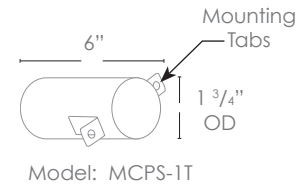

Concrete Pour Sleeve

Wet Listed

Ordering Example	Customer Approval	Date
SPJ-LBD2-MBR-3W-27K-8-15V