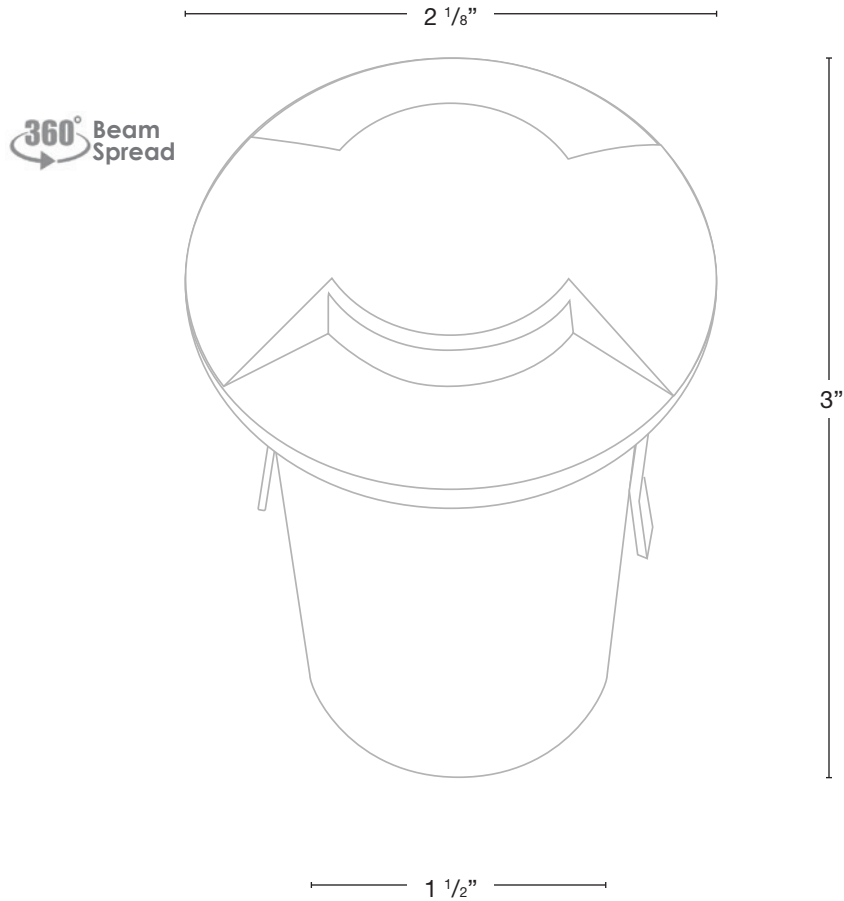

MODEL: **SPJ-GDG-LBD2**
 MATERIAL: **Solid Brass**
 FINISH SHOWN: **Matte Bronze**
 ELECTRICAL: **8-15V, 120V**
 WATTAGE: **3W**
 ENGINE: **FB-3W-CYL-TA16**
 LUMENS: **200**
 OPTIC: **Wide Angle Flood**
 MOUNTING: **Recessed**

Custom options are available

ELECTRICAL

- 8-15V 120V

OPTICS

- | | |
|---|------|
| <input type="checkbox"/> SPOT | 19d |
| <input type="checkbox"/> FLOOD | 38d |
| <input type="checkbox"/> WIDE FLOOD | 54d |
| <input type="checkbox"/> WIDE ANGLE FLOOD | 120d |