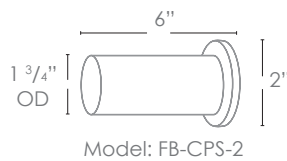

Concrete Pour Sleeve

Wet Listed

Ordering Example	Customer Approval	Date
SPJ-LBD2-MBR-3W-27K-8-15V