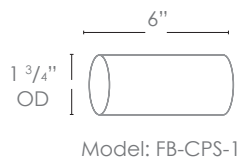

Concrete Pour Sleeve

Wet Listed

Ordering Example	Customer Approval	Date
SPJ-LBD2-MBR-3W-27K-8-15V