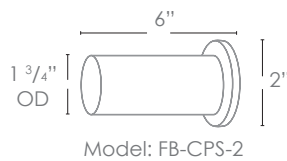

Concrete Pour Sleeve

Wet Listed

Ordering Example

Customer Approval

Date

SPJ-GDG-LB1-PVDS-3W-27K-8-15V