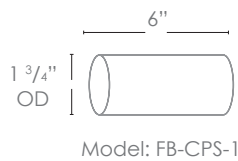

Concrete Pour Sleeve

Wet Listed

Ordering Example

Customer Approval

Date

SPJ-GDG-LB1-PVDS-3W-27K-8-15V