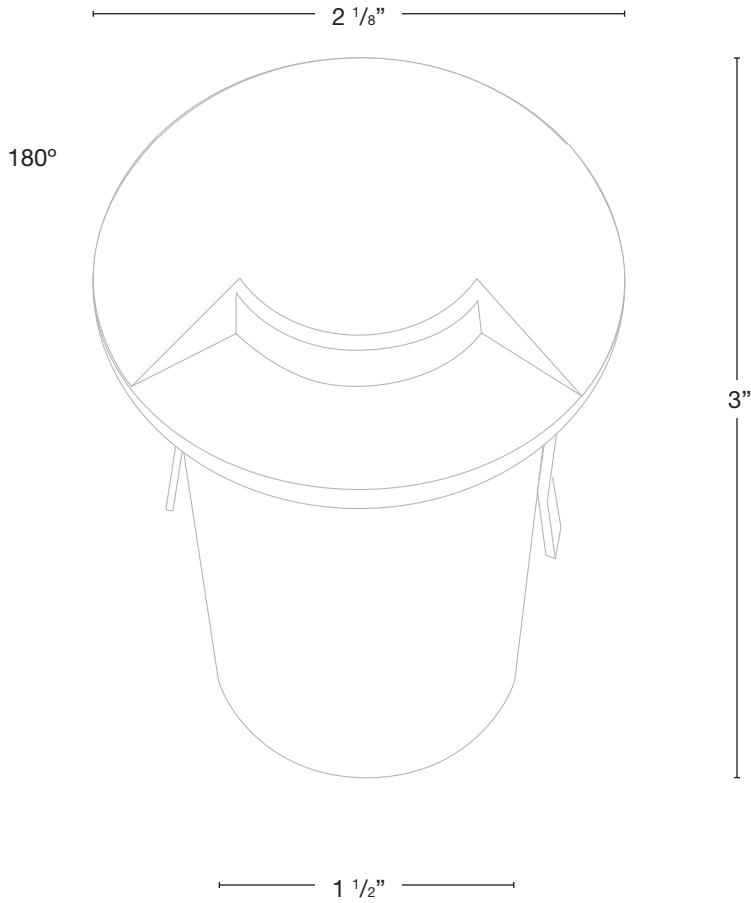

MODEL: **SPJ-GDG-LB1**  
 MATERIAL: **Solid Brass**  
 FINISH SHOWN: **PVD Satin**  
 ELECTRICAL: **8-15V, 120V**  
 WATTAGE: **3W**  
 ENGINE: **FB-3W-CYL-TA16**  
 LUMENS: **200**  
 OPTIC: **Wide Angle Flood**  
 MOUNTING: **Recessed**

Custom options are available

**ELECTRICAL**

- 8-15V       120V

**OPTICS**

- |   |      |
|---|------|
| <input type="checkbox"/> SPOT             | 19d  |
| <input type="checkbox"/> FLOOD            | 38d  |
| <input type="checkbox"/> WIDE FLOOD       | 54d  |
| <input type="checkbox"/> WIDE ANGLE FLOOD | 120d |