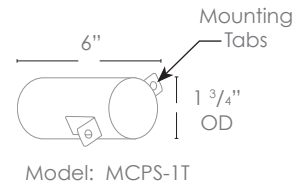

Concrete Pour Sleeve

Wet Listed

Ordering Example

Customer Approval

Date

SPJ-GDG-LB1-PVDS-3W-27K-8-15V