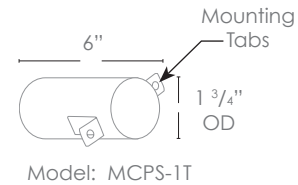

Concrete Pour Sleeve

Wet Listed

Ordering Example

Customer Approval

Date

SPJ-GDG-3SQ-MBR-2W-27K-8-15V