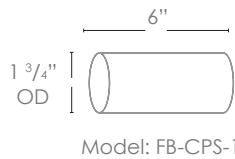

Concrete Pour Sleeve

Wet Listed

Ordering Example

Customer Approval

Date

SPJ-GDG-3SQ-MBR-2W-27K-8-15V