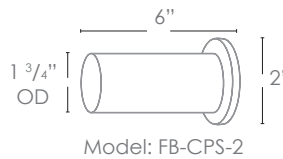

Concrete Pour Sleeve

Wet Listed

Ordering Example

Customer Approval

Date

SPJ-GDG-3SQ-MBR-2W-27K-8-15V