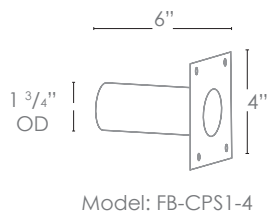

Concrete Pour Sleeve

Wet Listed

Ordering Example

Customer Approval

Date

SPJ-GDG-3SQ-MBR-2W-27K-8-15V