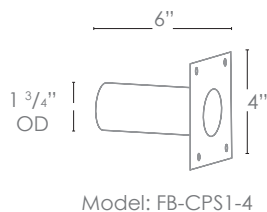

**ELECTRICAL**

- 8-15V  120V

**OPTICS**

- SPOT 19d
- FLOOD 38d
- WIDE FLOOD 54d
- WIDE ANGLE FLOOD 120d

**Concrete Pour Sleeve**

Wet Listed

Ordering Example

Customer Approval