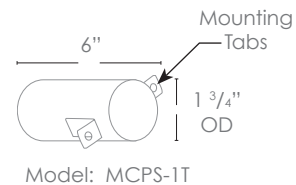

**ELECTRICAL**

- 8-15V  120V

**OPTICS**

- SPOT 19d
- FLOOD 38d
- WIDE FLOOD 54d
- WIDE ANGLE FLOOD 120d

**Concrete Pour Sleeve**

Wet Listed

Ordering Example

Customer Approval