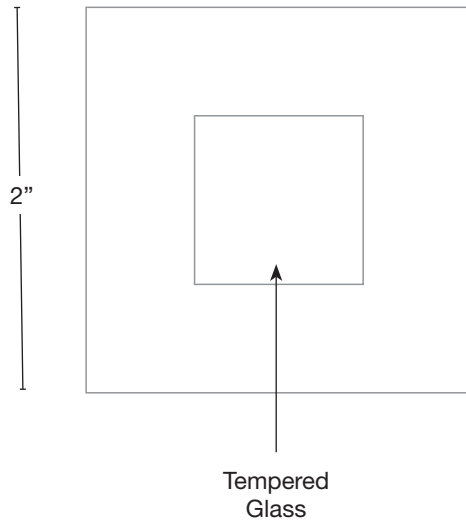

MODEL: **SPJ-GDG-30W-SQ**  
 MATERIAL: **Solid Brass**  
 FINISH SHOWN: **PVD Satin**  
 ELECTRICAL: **8-15V, 120V**  
 WATTAGE: **2W**  
 ENGINE: **FB-2W-CYL-TA16**  
 LUMENS: **150**  
 OPTIC: **Wide Angle Flood**  
 MOUNTING: **Recessed**

**WATTAGE LUMENS**

- 1W 80
- 2W 150
- 3W 200
- 6W 300

Custom lumen packages are available upon request

**COLOR TEMPERATURE**

- 2200K  5000K
- 2700K  6500K
- 3000K  RGBW
- 4000K

Custom options are available

**ELECTRICAL**

- 8-15V  120V

**OPTICS**

- SPOT 19d
- FLOOD 38d
- WIDE FLOOD 54d
- WIDE ANGLE FLOOD 120d

**Concrete Pour Sleeve**

Wet Listed

Ordering Example

Customer Approval