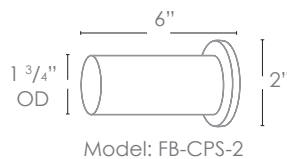

**ELECTRICAL**

- 8-15V  120V

**OPTICS**

- SPOT 19d
- FLOOD 38d
- WIDE FLOOD 54d
- WIDE ANGLE FLOOD 120d

**Concrete Pour Sleeve**

Wet Listed

Ordering Example

Customer Approval