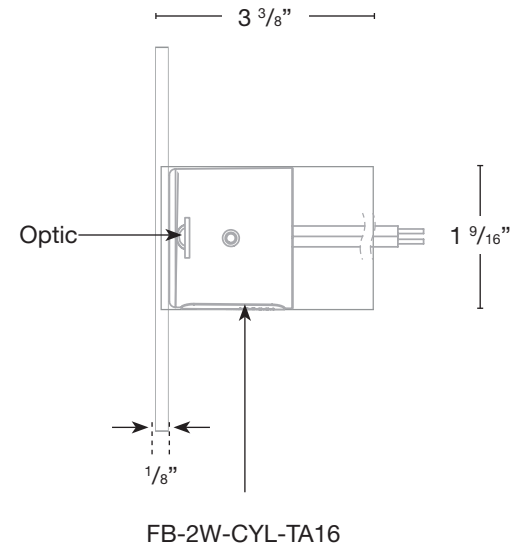

MODEL: **SPJ-GDG-30W-SQ**  
 MATERIAL: **Solid Brass**  
 FINISH SHOWN: **PVD Satin**  
 ELECTRICAL: **8-15V, 120V**  
 WATTAGE: **2W**  
 ENGINE: **FB-2W-CYL-TA16**  
 LUMENS: **150**  
 OPTIC: **Wide Angle Flood**  
 MOUNTING: **Recessed**

**ELECTRICAL**

- 8-15V  120V

**OPTICS**

- SPOT 19d
- FLOOD 38d
- WIDE FLOOD 54d
- WIDE ANGLE FLOOD 120d

**Concrete Pour Sleeve**

Wet Listed

Ordering Example

Customer Approval