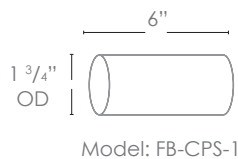

**ELECTRICAL**

- 8-15V  120V

**OPTICS**

- SPOT 19d
- FLOOD 38d
- WIDE FLOOD 54d
- WIDE ANGLE FLOOD 120d

**Concrete Pour Sleeve**

Wet Listed

Ordering Example

Customer Approval