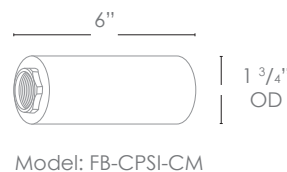

**WATTAGE LUMENS**

- 1W 80
- 2W 150
- 3W 200
- 6W 300

Custom lumen packages are available upon request

**COLOR TEMPERATURE**

- 2200K  5000K
- 2700K  6500K
- 3000K  RGBW
- 4000K

Custom options are available

**ELECTRICAL**

- 8-15V  120V

**OPTICS**

- SPOT 19d
- FLOOD 38d
- WIDE FLOOD 54d
- WIDE ANGLE FLOOD 120d

**Concrete Pour Sleeve**

Wet Listed

Ordering Example

Customer Approval