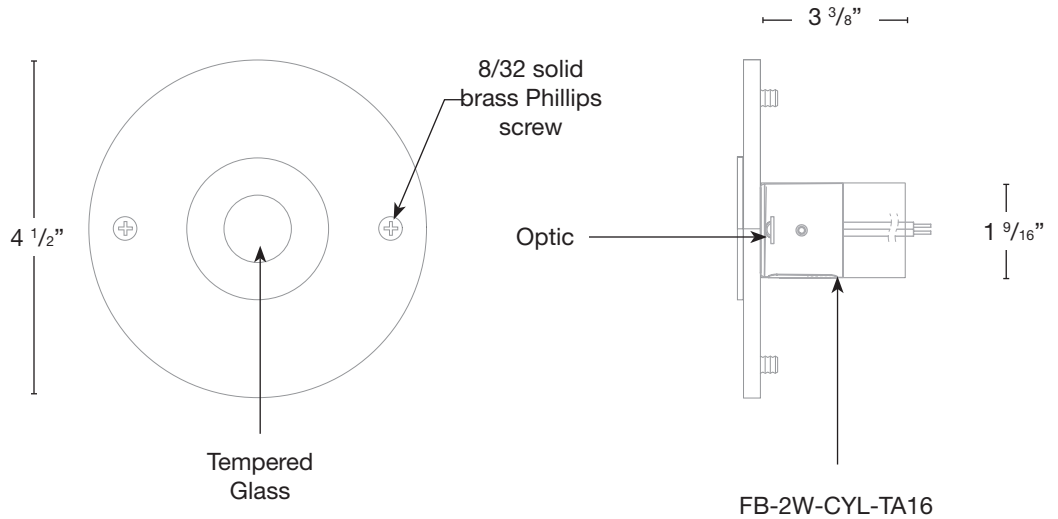

MODEL: **SPJ-GDG-30W-5**
 MATERIAL: **Solid Brass**
 FINISH SHOWN: **Matte Bronze**
 ELECTRICAL: **8-15V, 120V**
 WATTAGE: **2W**
 ENGINE: **FB-2W-CYL-TA16**
 LUMENS: **150**
 OPTIC: **Wide Angle Flood**
 MOUNTING: **Recessed**

WATTAGE LUMENS

- 1W 80
- 2W 150
- 3W 200
- 6W 300

Custom lumen packages are available upon request

COLOR TEMPERATURE

- 2200K 5000K
- 2700K 6500K
- 3000K RGBW
- 4000K

Custom options are available

ELECTRICAL

- 8-15V 120V

OPTICS

- SPOT 19d
- FLOOD 38d
- WIDE FLOOD 54d
- WIDE ANGLE FLOOD 120d

Concrete Pour Sleeve

Wet Listed

Ordering Example

Customer Approval

Date

SPJ-GDG-30W-5-MBR-2W-27K-8-15V