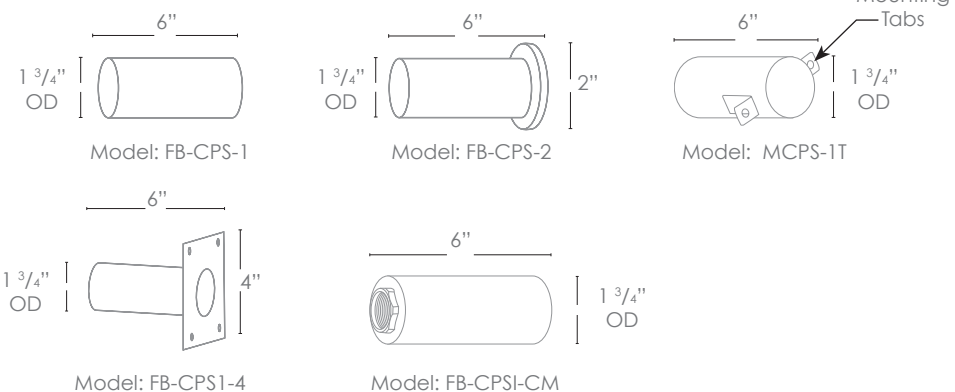

MODEL: **SPJ-GDG-30W-5**
 MATERIAL: **Solid Brass**
 FINISH SHOWN: **Matte Bronze**
 ELECTRICAL: **8-15V, 120V**
 WATTAGE: **2W**
 ENGINE: **FB-2W-CYL-TA16**
 LUMENS: **150**
 OPTIC: **Wide Angle Flood**
 MOUNTING: **Recessed**

WATTAGE LUMENS

- 1W 80
- 2W 150
- 3W 200
- 6W 300

Custom lumen packages are available upon request

COLOR TEMPERATURE

- 2200K 5000K
- 2700K 6500K
- 3000K RGBW
- 4000K

Custom options are available

ELECTRICAL

- 8-15V 120V

OPTICS

- SPOT 19d
- FLOOD 38d
- WIDE FLOOD 54d
- WIDE ANGLE FLOOD 120d

Concrete Pour Sleeve

Wet Listed

Ordering Example

Customer Approval

Date

SPJ-GDG-30W-5-MBR-2W-27K-8-15V