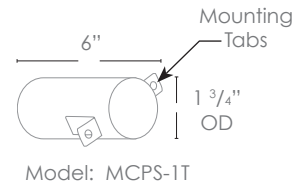

OPTICS

- SPOT 19d
- FLOOD 38d
- WIDE FLOOD 54d
- WIDE ANGLE FLOOD 120d

Concrete Pour Sleeve

Wet Listed

Ordering Example

Customer Approval

Date

SPJ-GDG-3M-5-MBR-2W-27K-8-15V