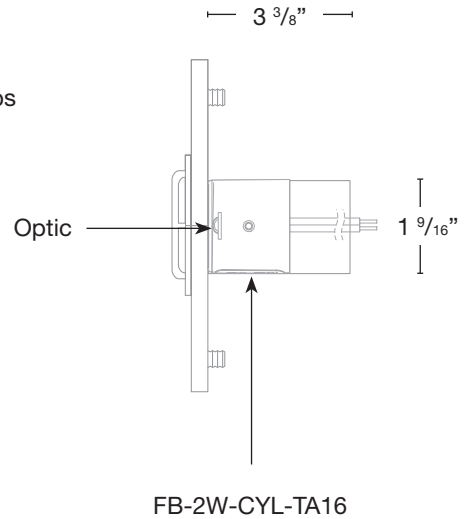

MODEL: **SPJ-GDG-3M-5**
 MATERIAL: **Solid Brass**
 FINISH SHOWN: **Matte Bronze**
 ELECTRICAL: **8-15V, 120V**
 WATTAGE: **2W**
 ENGINE: **FB-2W-CYL-TA16**
 LUMENS: **150**
 OPTIC: **Wide Angle Flood**
 MOUNTING: **Recessed**

OPTICS

- SPOT 19d
- FLOOD 38d
- WIDE FLOOD 54d
- WIDE ANGLE FLOOD 120d

Concrete Pour Sleeve

Wet Listed

Ordering Example

Customer Approval

Date

SPJ-GDG-3M-5-MBR-2W-27K-8-15V