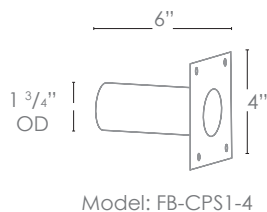

OPTICS

- SPOT 19d
- FLOOD 38d
- WIDE FLOOD 54d
- WIDE ANGLE FLOOD 120d

Concrete Pour Sleeve

Wet Listed

Ordering Example

Customer Approval

Date

SPJ-GDG-3M-5-MBR-2W-27K-8-15V