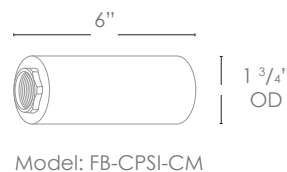

WATTAGE LUMENS

- 1W 80
- 2W 150
- 3W 200
- 6W 300

Custom lumen packages are available upon request

COLOR TEMPERATURE

- 2200K 5000K
- 2700K 6500K
- 3000K RGBW
- 4000K

Custom options are available

ELECTRICAL

- 8-15V 120V

OPTICS

- SPOT 19d
- FLOOD 38d
- WIDE FLOOD 54d
- WIDE ANGLE FLOOD 120d

Concrete Pour Sleeve

Wet Listed

Ordering Example

Customer Approval

Date

SPJ-GDG-3M-5-MBR-2W-27K-8-15V