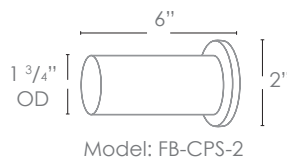

WATTAGE LUMENS

- 1W 80
- 2W 150
- 3W 200
- 6W 300

Custom lumen packages are available upon request

COLOR TEMPERATURE

- 2200K 5000K
- 2700K 6500K
- 3000K RGBW
- 4000K

Custom options are available

ELECTRICAL

- 8-15V 120V

OPTICS

- SPOT 19d
- FLOOD 38d
- WIDE FLOOD 54d
- WIDE ANGLE FLOOD 120d

Concrete Pour Sleeve

Wet Listed

Ordering Example

Customer Approval

Date

SPJ-GDG-3M-5-MBR-2W-27K-8-15V