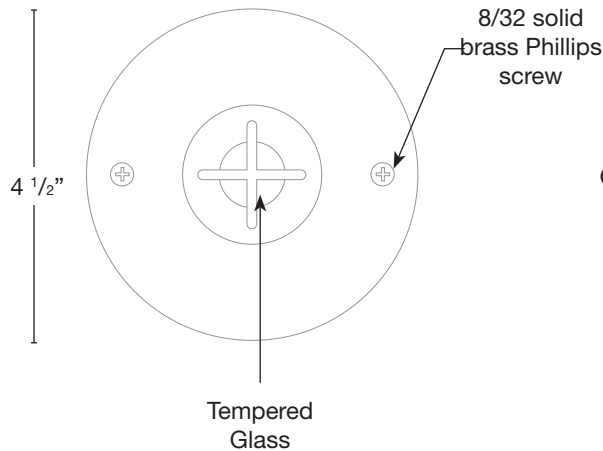

MODEL: **SPJ-GDG-3M-5**
 MATERIAL: **Solid Brass**
 FINISH SHOWN: **Matte Bronze**
 ELECTRICAL: **8-15V, 120V**
 WATTAGE: **2W**
 ENGINE: **FB-2W-CYL-TA16**
 LUMENS: **150**
 OPTIC: **Wide Angle Flood**
 MOUNTING: **Recessed**

WATTAGE LUMENS

- 1W 80
- 2W 150
- 3W 200
- 6W 300

Custom lumen packages are available upon request

COLOR TEMPERATURE

- 2200K 5000K
- 2700K 6500K
- 3000K RGBW
- 4000K

Custom options are available

ELECTRICAL

- 8-15V 120V

OPTICS

- SPOT 19d
- FLOOD 38d
- WIDE FLOOD 54d
- WIDE ANGLE FLOOD 120d

Concrete Pour Sleeve

Wet Listed

Ordering Example

Customer Approval

Date

SPJ-GDG-3M-5-MBR-2W-27K-8-15V