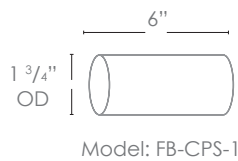

WATTAGE LUMENS

- 1W 80
- 2W 150
- 3W 200
- 6W 300

Custom lumen packages are available upon request

COLOR TEMPERATURE

- 2200K 5000K
- 2700K 6500K
- 3000K RGBW
- 4000K

Custom options are available

ELECTRICAL

- 8-15V 120V

OPTICS

- SPOT 19d
- FLOOD 38d
- WIDE FLOOD 54d
- WIDE ANGLE FLOOD 120d

Concrete Pour Sleeve

Wet Listed

Ordering Example

Customer Approval

Date

SPJ-GDG-3M-5-MBR-2W-27K-8-15V